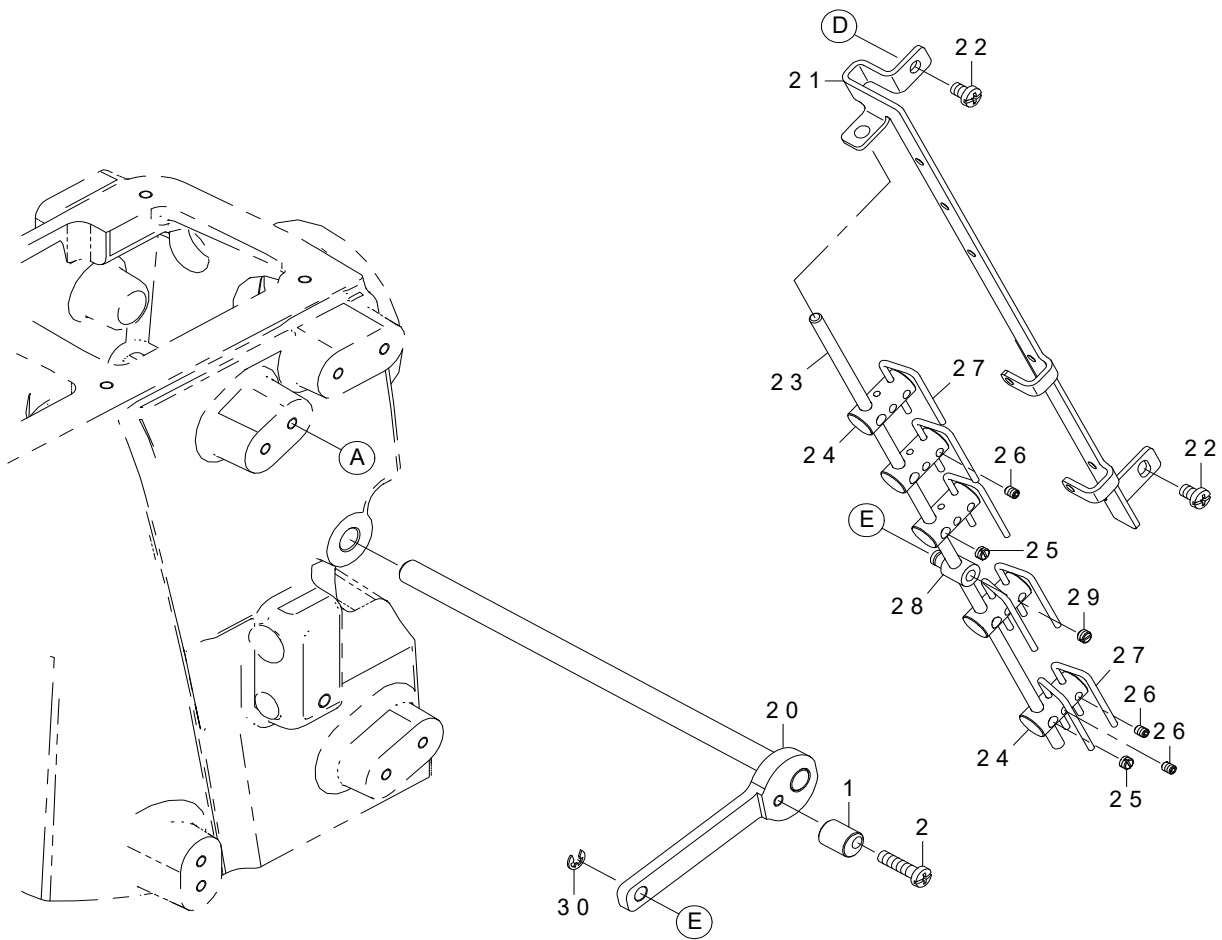

3. THREAD TENSION COMPONENTS

REF.NO	NOTE	PART NO	DESCRIPTION	Qty
1		400-65785	TENS_RELEASE_ADJ_ECC	1
2		SM-4041655-SP	SCREW M4 L=16	1
3		700-01612	THREAD_TENSION_ASSY	1
4		131-40504	TENSION SPRING	(3)
5		133-40302	SHOULDER SCREW	(1)
6		260-19000	THREAD TENSION SPRING	(1)
7		700-01620	TENSION_POST	(5)
8		400-42363	KNOB	(2)
9		400-42364	KNOB GREEN	(3)
10		400-42365	SPRING BUSHING	(5)
11		400-42366	THREAD TENSION DISK PRESSER	(5)
12		401-01602	THREAD_TENSION_DISC	(10)
13		401-02003	SPRING	(2)
14		700-01617	SPACER	(5)
15		700-01615	TENSION_DISC_EYELET_A	(4)
16		700-01616	TENSION_DISC_EYELET_B	(1)
17		700-01613	TENSION_POST_SUPPORT	(1)
18		700-01614	TENSION_DISC_SEPARATOR	(1)
19		SM-4041055-SP	SCREW	2
20		700-01618	PULL_OFF_LEVER_ASSY	1
21		700-01621	THREAD_GUIDE	1
22		SM-4040655-SP	SCREW M4 L=6	2
23		134-56108	PULL_OFF_BAR	1
24		134-56207	THD_P_O_HOOK_GUIDE	5
25		SM-8040360-TP	SCREW	5
26		SM-8030412-TP	SCREW	7
27		134-56603	THD_PULL_OFF_HOOK	7
28		134-56405	THD_PULL_OFF_BAR HOLDER	1
29		SM-8040360-TP	SCREW	1
30		RE-0300000-K0	E-RING 3	1