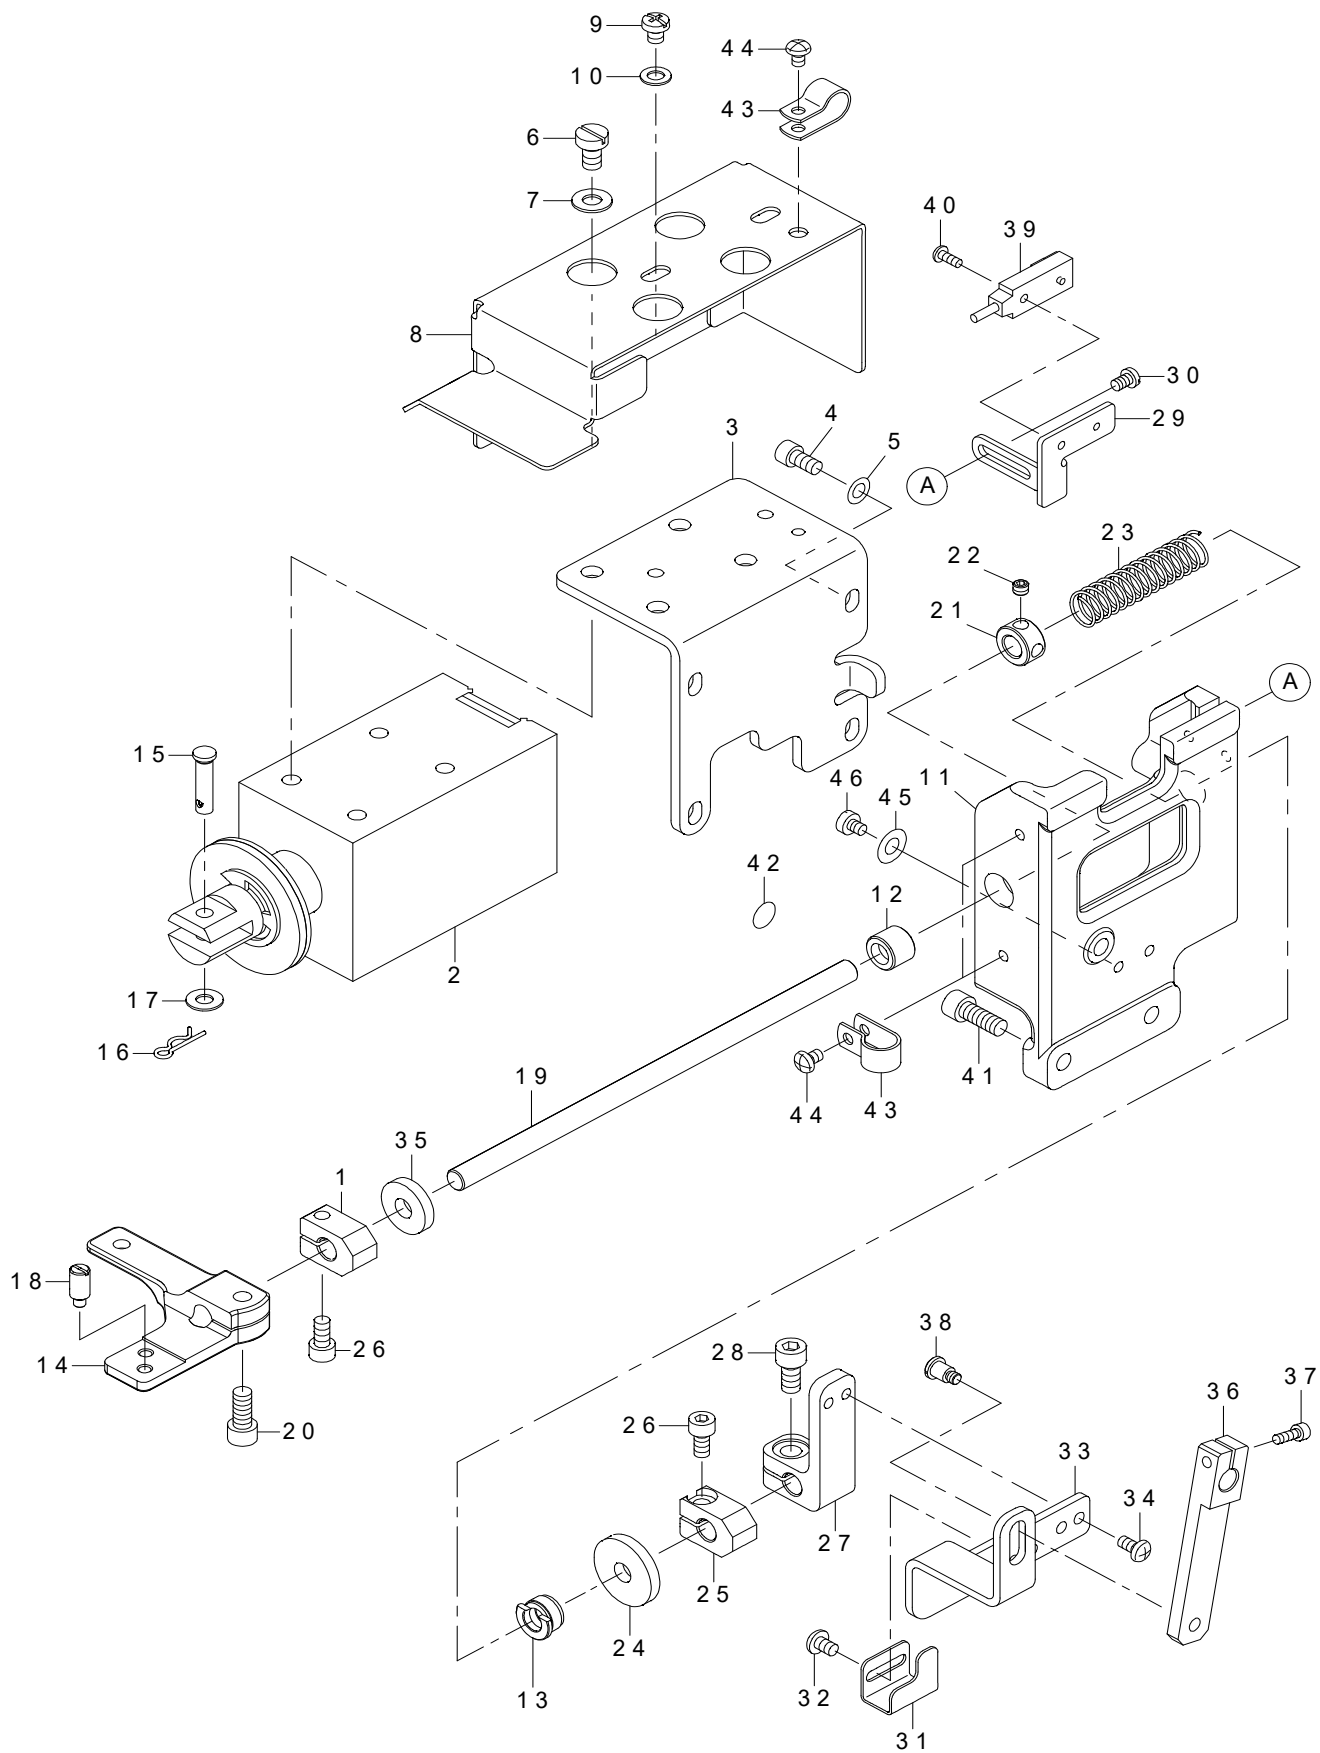

5. PNEUMATIC DRIVE & PRESSER FEED LIFTER COMPONENTS

REF.NO	NOTE	PART NO	DESCRIPTION	Qty
1		134-42900	COLLAR	1
2		400-40271	UT_SOLENOID_ASSY	1
3		400-26935	SOLENOID_BRACKET	1
4		SM-6051002-TP	SCREW M5X0.8 L=10	4
5		WP-0550800-SP	WASHER 5.5X10X0.8	4
6		SM-6061010-TP	SCREW M6 L=10	4
7		WP-0621016-SD	WASHER 6.2X13X1	4
8		400-39670	SOLENOID_COVER	1
9		SM-4050655-SP	SCREW M5 L=6	2
10		WP-0550800-SP	WASHER 5.5X10X0.8	2
11		400-40662	UT_SOLENOID_BASE	1
12		400-40661	BUSHING_UT_SHAFT	1
13		400-38380	BUSHING_UT_SHAFT_RIGHT	1
14		400-97664	CONN_BLOCK	1
15		400-39669	MAGNET_PIN	1
16		B1515-210-D00	PIN	1
17		WP-0560860-SE	WASHER 5.6X12X0.8	1
18		134-42702	PIN	1
19		400-97665	UT_SHAFT	1
20		SM-6061402-TP	SCREW M6 L=14	1
21		CS-0800881-TP	THRUST COLLAR	1
22		SM-8050412-TP	SCREW M5 L=4	2
23		400-42567	SPRING	1
24		134-43601	WASHER	1
25		134-42900	COLLAR	1
26		SM-6051002-TP	SCREW M5X0.8 L=10	2
27		134-43007	PLATE HOLDER	1
28		SM-6061202-TP	SCREW M6 L=12	1
29		700-01777	SENSOR HOLDER	1
30		SM-4040655-SP	SCREW M4 L=6	2
31		134-43205	SWITCH PLATE	1
32		SM-4040655-SP	SCREW M4 L=6	2
33		400-19322	TENS_RELEASE_PLATE_UT	1
34		SM-4040855-SP	SCREW	2
35		400-38259	WASHER	1
36		700-01479	TENSION_RELEASE_LEVER	1
37		SM-6041202-TP	SCREW M4X0.7 L=12	1
38		SD-0700706-TP	SHOULDER SCREW	1
39		400-21746	UNDER_TRIMMER_SENSOR_CABLE_ASM	1
40		SM-4030855-SN	SCREW M3 L=8.0	1
41		SM-6061602-TP	SCREW M6 L=16	3
42		229-01805	GROUND MARK	1
43		HX-0015000-0D	CABLE CLIP	3
44		SM-4040655-SP	SCREW M4 L=6	3
45		WT-0430002-KN	WASHER M4	1
46		SM-4040501-SN	SCREW M4X0.7 L=5	1