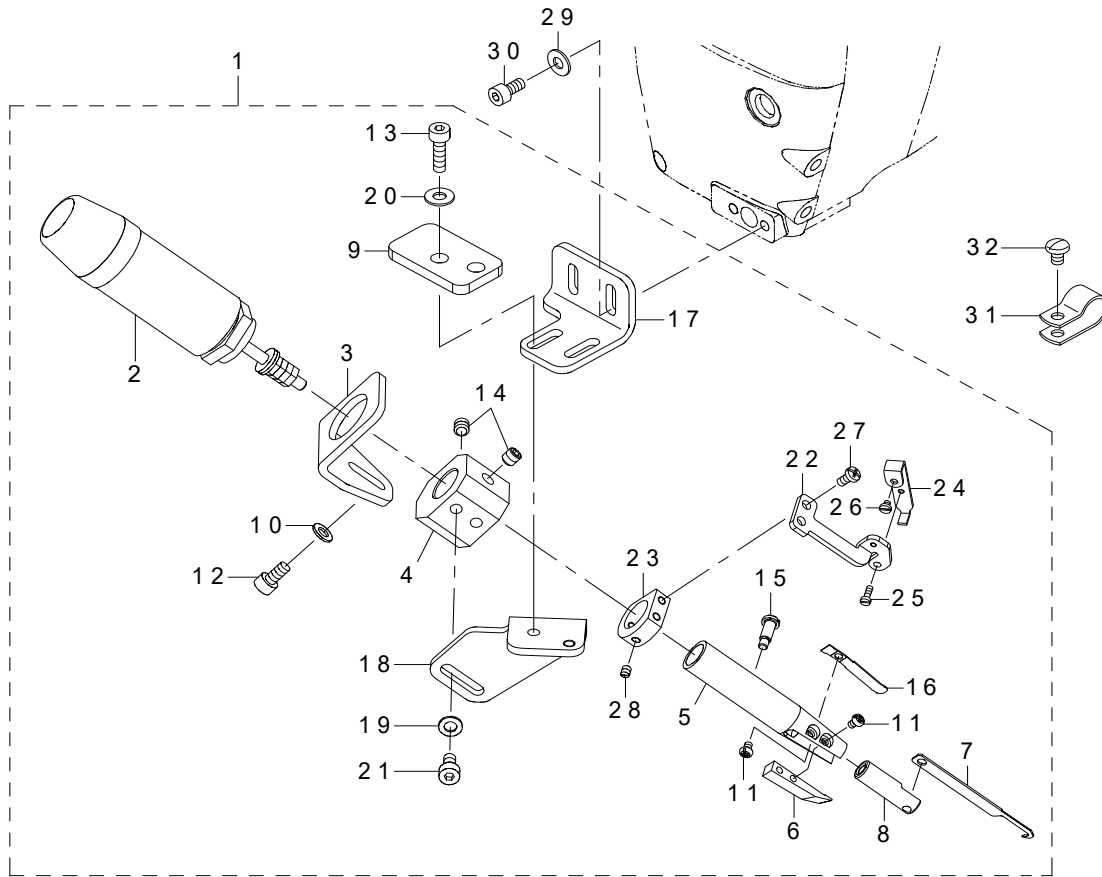

6. TOP COVER THREAD TRIMMER COMPONENTS

REF.NO	NOTE	PART NO	DESCRIPTION	Qty
1		700-01803	U_L_THREAD_TRIMMER_ASSY	1
2		700-01789	SOLENOID	(1)
3		700-01797	SOLENOID_BRACKET	(1)
4		700-01798	BLOCK	(1)
5		700-01972	KNIFE HOLDER	(1)
6		134-58500	LOWER_KNIFE	(1)
7		400-65510	MOVING_KNIFE	(1)
8		700-01804	MOVING_KNIFE HOLDER	(1)
9		700-03601	SPACER	(1)
10		WP-0430800-SC	WASHER M4	(2)
11		SM-4850455-SP	SCREW	(3)
12		SM-6040802-TN	SCREW	(2)
13		SM-6041402-TP	SCREW M4 L=14	(2)
14		SM-8050512-TP	SCREW	(2)
15		700-01782	SHOULDER_SCREW	(1)
16		134-58401	SPRING	(1)
17		700-01783	BRACKET_2	(1)
18		700-01784	BRACKET	(1)
19		WP-0430800-SC	WASHER M4	(2)
20		WP-0450826-SC	WASHER 4.5X10X0.8	(1)
21		SM-6040802-TN	SCREW	(4)
22		700-01969	SOLENOID_BRACKET	(1)
23		700-01970	COLLAR	(1)
24		700-01971	TENSION_LEVER	(1)
25		SM-6020600-TP	SCREW	(1)
26		SM-6020350-SP	SCREW M2 L=2.5	(1)
27		SM-4030655-SP	SCREW	(2)
28		SM-8030450-SP	SCREW M3 L=4	(2)
29		WP-0450826-SC	WASHER 4.5X10X0.8	2
30		SM-6040802-TN	SCREW	2
31		HX-0015000-0D	CABLE_CLIP	2
32		SM-4040655-SP	SCREW M4 L=6	2