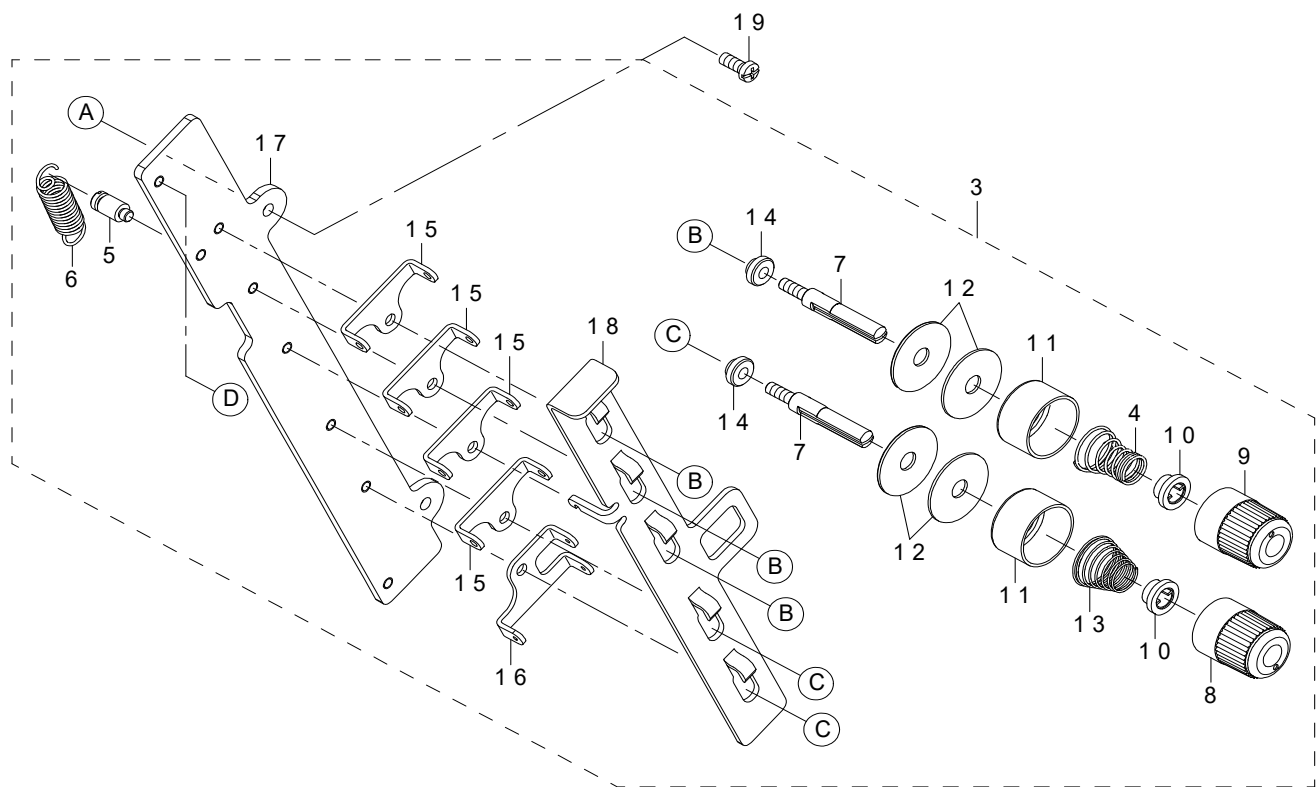

3. THREAD TENSION COMPONENTS

REF.NO	NOTE	PART NO	DESCRIPTION	Qty
1		400-65785	TENS_RELEASE_ADJ_ECC	1
2		SM-4041655-SP	SCREW M4 L=16	1
3		700-01612	THREAD_TENSION_ASSY	1
4		131-40504	TENSION SPRING	(3)
5		133-40302	SHOULDER SCREW	(1)
6		260-19000	THREAD TENSION SPRING	(1)
7		700-01620	TENSION_POST	(5)
8		400-42363	KNOB	(2)
9		400-42364	KNOB GREEN	(3)
10		400-42365	SPRING BUSHING	(5)
11		400-42366	THREAD TENSION DISK PRESSER	(5)
12		401-01602	THREAD_TENSION_DISC	(10)
13		401-02003	SPRING	(2)
14		700-01617	SPACER	(5)
15		700-01615	TENSION_DISC_EYELET_A	(4)
16		700-01616	TENSION_DISC_EYELET_B	(1)
17		700-01613	TENSION_POST_SUPPORT	(1)
18		700-01614	TENSION_DISC_SEPARATOR	(1)
19		SM-4041055-SP	SCREW	2
20		700-01618	PULL_OFF_LEVER_ASSY	1
21		700-01621	THREAD_GUIDE	1
22		SM-4040655-SP	SCREW M4 L=6	2
23		134-56108	PULL_OFF_BAR	1
24		134-56207	THD_P_O_HOOK_GUIDE	5
25		SM-8040360-TP	SCREW	5
26		SM-8030412-TP	SCREW	7
27		134-56603	THD_PULL_OFF_HOOK	7
28		134-56405	THD_PULL_OFF_BAR HOLDER	1
29		SM-8040360-TP	SCREW	1
30		RE-0300000-K0	E-RING 3	1