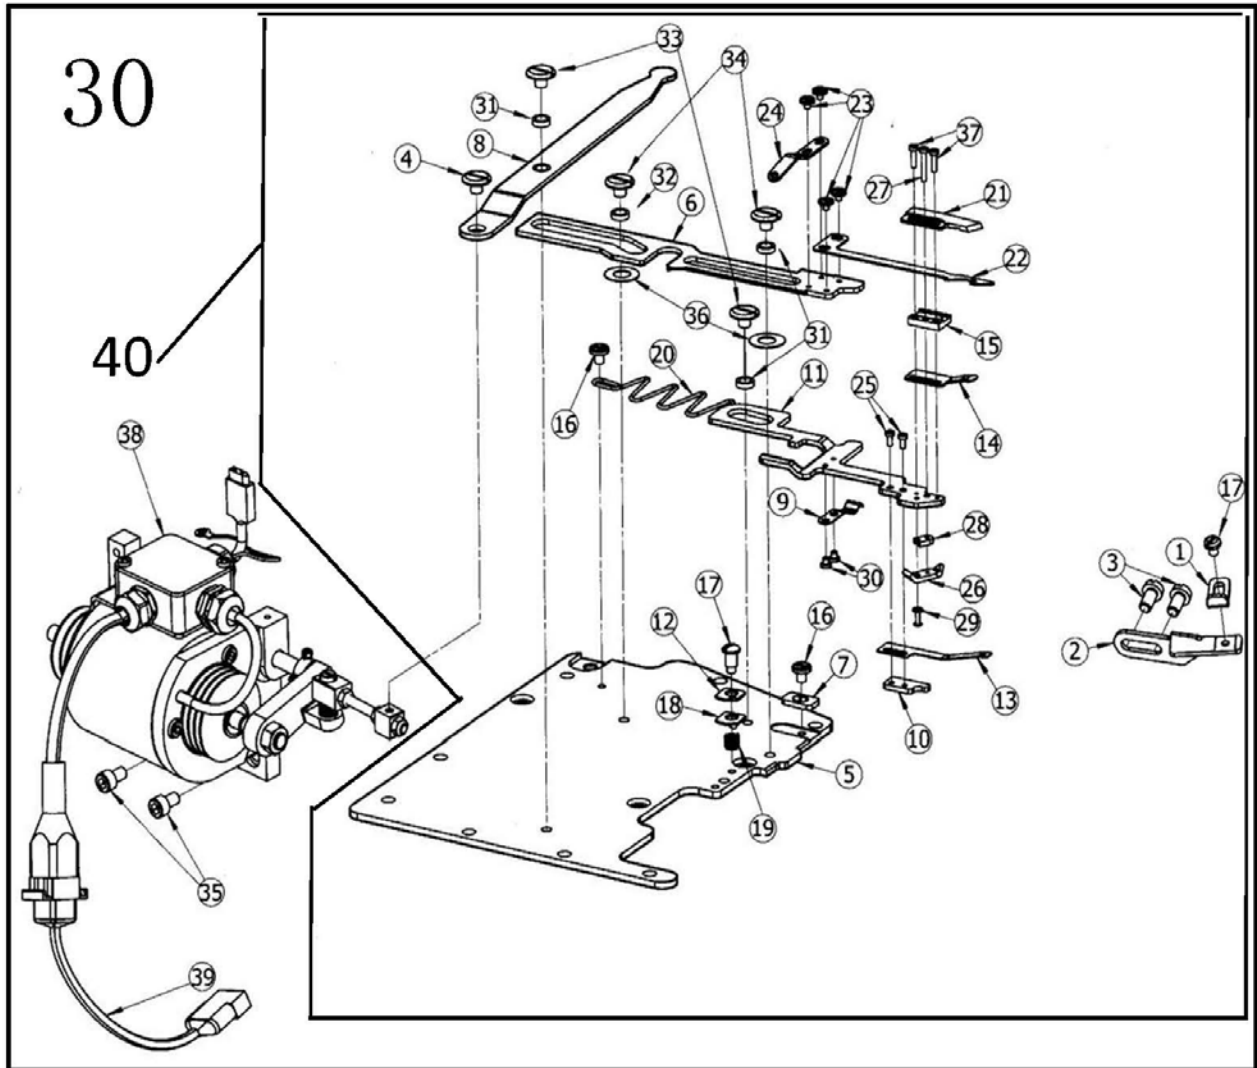

30. UT

NO	CODE	NAME	Qty
1	JINKE355/DM	PLATE	1
2	JINKE356/DM	PLATE	1
3	JIN007018A/P	SCREW	2
4	JINTE1299	SCREW	1
5	JINP/W600EUT-001-001	CUTTER HEAD	1
6	JINP/W600EUT-001-005	PLATE	1
7	JINP/W600EUT-001-003	SHIM	1
8	JINTE1631A	SWING BAR	1
9	JINP/W600EUT-001-009	LEAF SPRING	1
10	JINP/W600EUT-001-010	CUSHION BLOCK	1
11	JINP/W600EUT-001-012	CUTTER TABLE	1
12	JINP/W600EUT-001-016	SHIM	1
13	JINP/W600EUT-001-011	LEAF SPRING	1
14	JINP/W600EUT-001-007	LEAF SPRING	1
15	JINP/W600EUT-001-006	CUSHION BLOCK	1
16	JINTE014-01/P	SCREW	1
17	JINTE1099/P	SCREW	3
18	JINP/W600EUT-001-017	SHIM	1
19	JINP/W600EUT-001-026	SPRING	1
20	JINTE1104/P	SPRING	1
21	JIN350218. 5A	LOWER CUTTER	1
22	JIN350220. A	MOVE THE KNIFE	1
23	JINTE910. B	SCREW	1
24	JINP/W600EUT-001-008	LINE CROSSING	4
25	JINSM250/S	SCREW	1
26	JINP/W600EUT-001-013	PLATE	2
27	JINTE912. A	SCREW	1
28	JINP/W600EUT-001-025	CUSHION BLOCK	1
29	JINGB/T873-1. 4X6-20	RIVET	1
30	JINSM230/S	SCREW	1
31	JINTE1125C	WASHER	2
32	JINTE1744A	WASHER	3
33	JINTE1743	SCREW	1
34	JINTE1743. A	SCREW	4
35	JINGB/T70. 1-M6X16-12. 9-FH	SCREW	2
36	JINP/W600EUT-001-002	SHIM	2
37	JINTE911. A	SCREW	2
38	JINBF32026XDCT	ELECTROMAGNET	1
39	JINP/W600EUT-001-002	POWER CORD	1
40	JINBF32026PJXZZ-1	KNIFE HOLDER ASSASSEMBLY	1