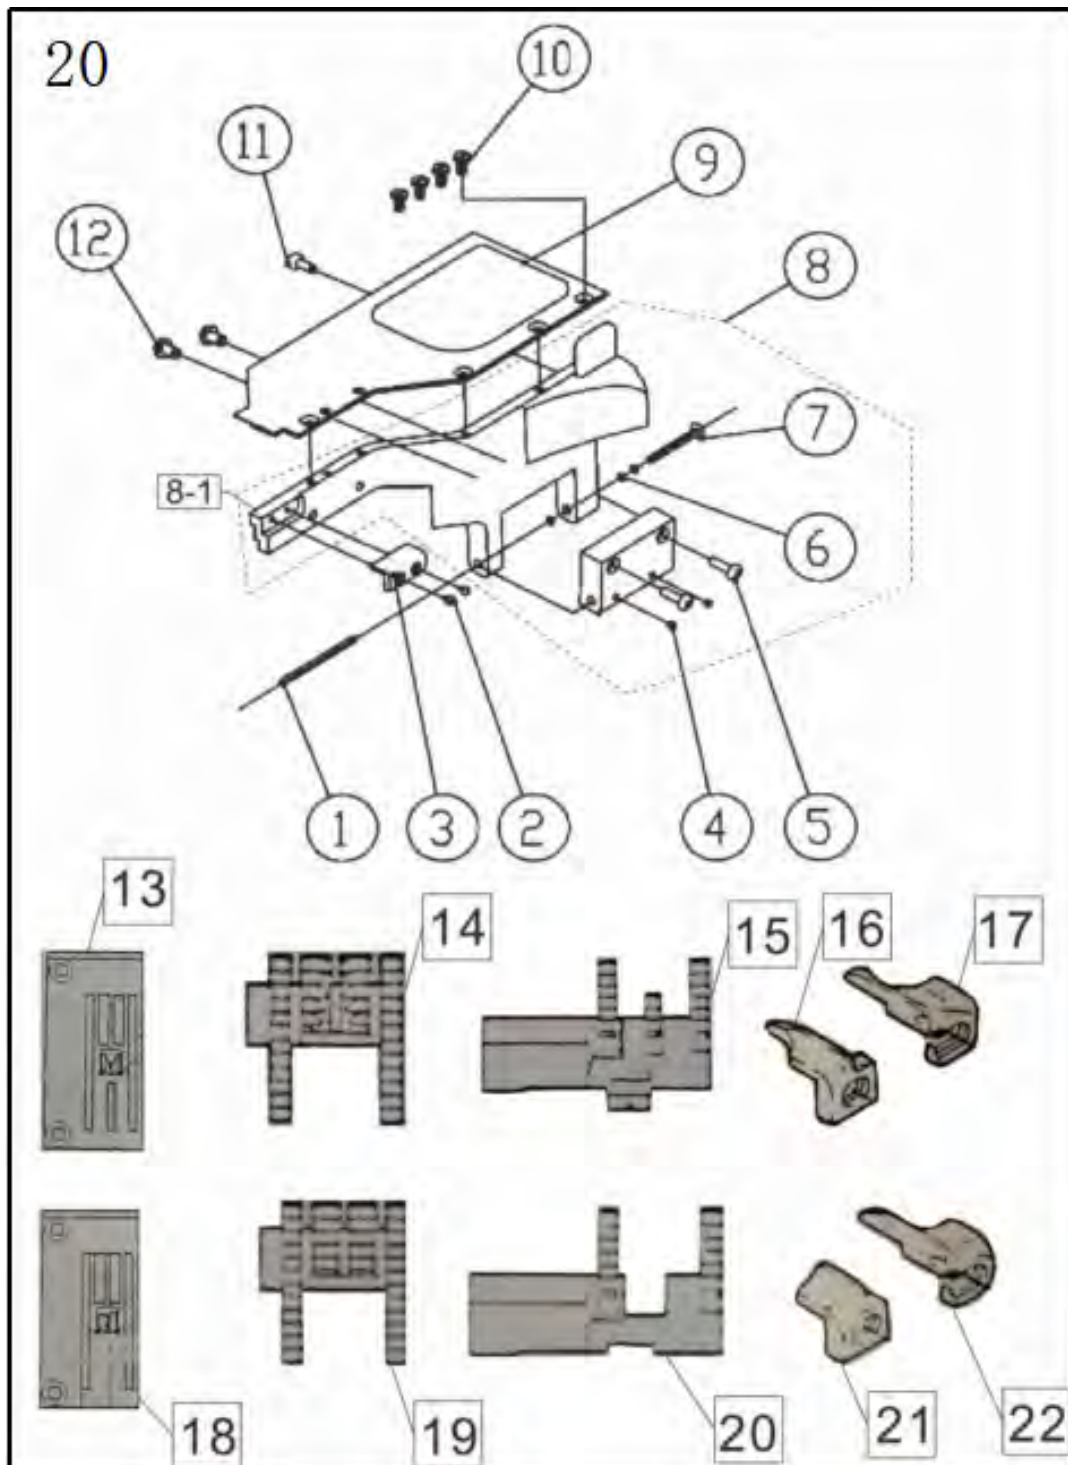

20. Sewing table parts, 03 special parts

NO	CODE	NAME	Qty
1	JINBF32026240198	PIN	1
2	JINBF310167009	SCREW	2
3	JINBF32026250263	BRACKET	1
4	JINBF320264554	SCREW	2
5	JINBF310167023	SCREW	2
6	JINBF32026201191	WASHER	2
7	JINBF32026250013	SCREW	1
8	JINBF32026BE0317	BED COVER	1
8-1	JINBF32026BE03171	BED COVER	1
9	JINBF32026BE0318	TOP COVER	1
10	JINBF310167043	SCREW	4
11	JINBF32026BE0320	PIN	1
12	JINBF31016210025	CUSHION	2
13	JINBF3202625709703FB56	NEEDLE PLATE	1
14	JINBF3202625910316	MAIN FEED DOG	1
15	JINBF3202625921516	DIFF. FEED DOG	1
16	JINBF32026257569	FABRIC GUIDE (LEFT)	1
17	JINBF32026257570	FABRIC GUIDE (RIGHT)	1
18	JINBF3202625710556	NEEDLE PLATE	1
19	JINBF3202625724316	MAIN FEED DOG	1
20	JINBF3202625921216	DIFF. FEED DOG	1
21	JINBF32026257575	FABRIC GUIDE (LEFT)	1
22	JINBF32026257576	FABRIC GUIDE (RIGHT)	1