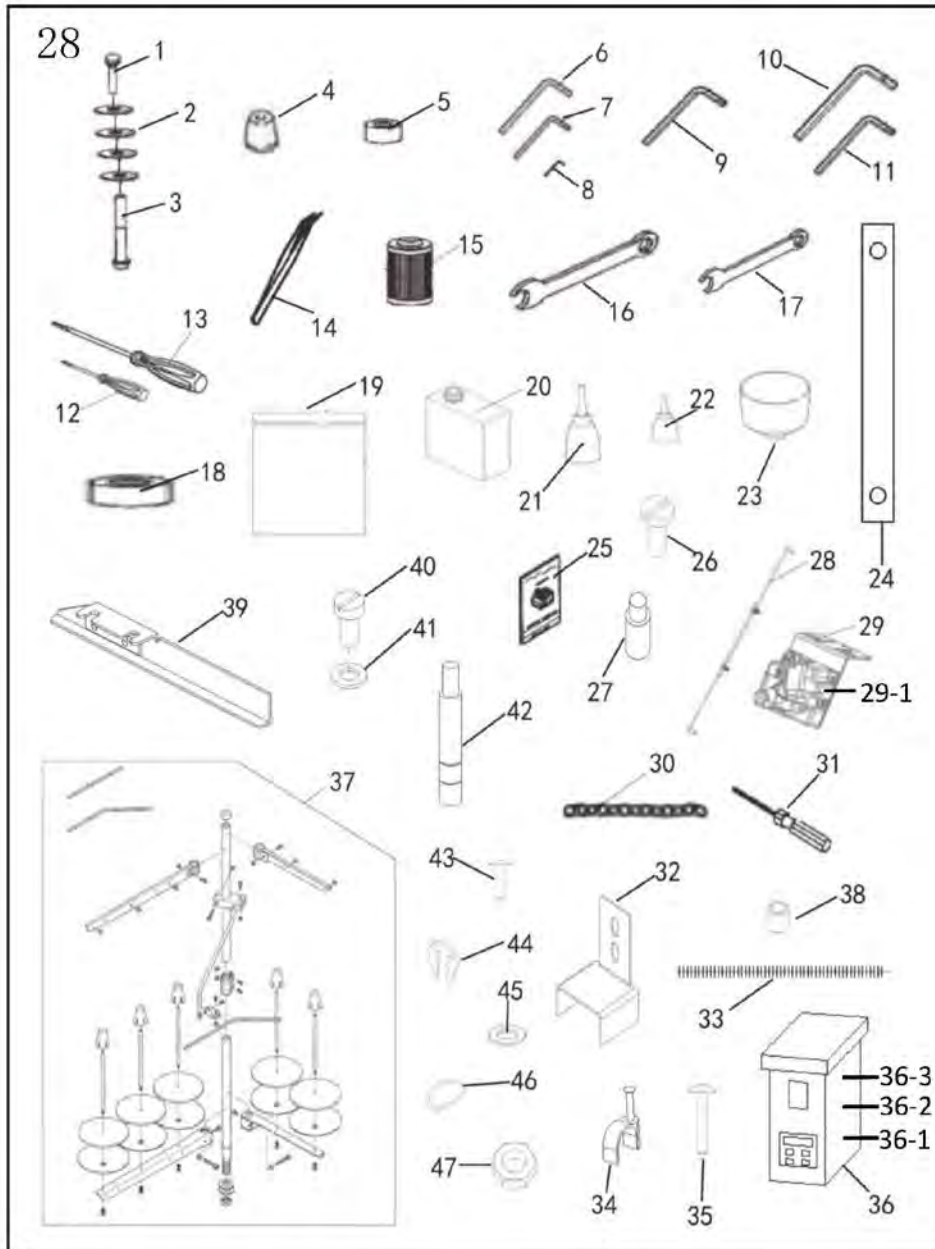

28. Accessory parts

NO	CODE	NAME	Qty
1	JINBF700M184	SCREW	4
2	JINBF31016206337	SHIM	16
3	JINBF700M183	FIXED HEAD	4
4	JINBF31016206338	NOSE SHOCK PAD	4
5	JINBF700M186	CONNECTING SLEEVE	4
6	JINSCJ6004	INNER HEXAGON SPANNER	1
7	JINSCJ6003	INNER HEXAGON SPANNER	1
8	JINSCJ6002	INNER HEXAGON SPANNER	1
9	JINSCJ6005	INNER HEXAGON SPANNER	1
10	JINSCJ6007	INNER HEXAGON SPANNER	1