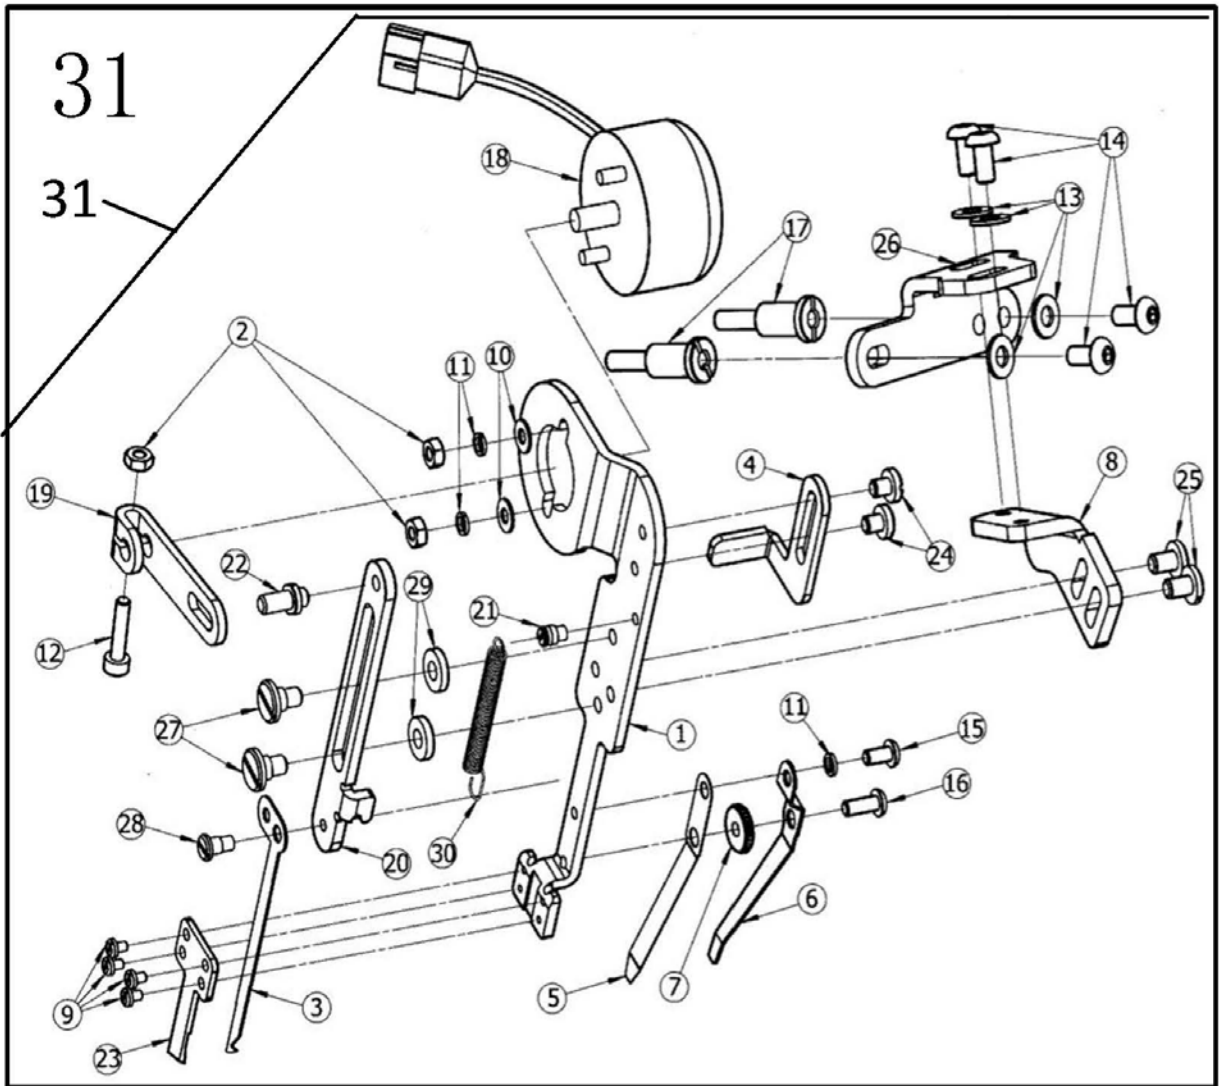

31. ST

NO	CODE	NAME	Qty
1	JINP/W600EST-001	PLATE	1
2	JINGB/T6170-M3-8-FH	NUT	3
3	JINP/W600EST-007	UPPER BLADE	1
4	JINP/W600EST-004	PLATE	1
5	JINKE232	PLATE	1
6	JINKE233	PLATE	1
7	JINP/W600EST-018	NUT	1
8	JINP/W600EST-002	FIXED SEAT	1
9	JINTE527	SCREW	4
10	JINGB/T97.1-3-140Hv-Zn-B	SHIM	2
11	JINGB/T93-3-65Mn-FH	SHIM	3
12	JINGB/T70.1-M3X14-12.9-FH	SCREW	1
13	JINGB/97.1-4-A140	SHIM	4
14	JINGB/T70.2-M4X8-12.9-FH	SCREW	4
15	JINGB/T70.2-M3X4-10.9-FH	SCREW	1
16	JINGB/T70.2-M4X8-10.9-FH	SCREW	1
17	JINTE1094	SCREW	2
18	JINTE2023	ELECTRNMAGNET	1
19	JINP/W600EST-006	SWING SEAT	1
20	JINP/W600EST-005	SPRING MOUNTING BRACKET	1
21	JINTE1097	SCREW	1
22	JINP/W600EST-011	SCREW	1
23	JINST18	PLATE	1
24	JINTE233	SCREW	2
25	JIN007018A/P	SCREW	2
26	JINP/W600EST-003	FIXING FRAME	1
27	JINTE1098	SCREW	2
28	JINTE1096	SCREW	1
29	JINP/W600EST-019	SHIM	2
30	JINP/W600EST-013	SPRIN	1
31	JINBF31016JXZZ-2	KNIFE HOLDER ASSASSEMBLY	1