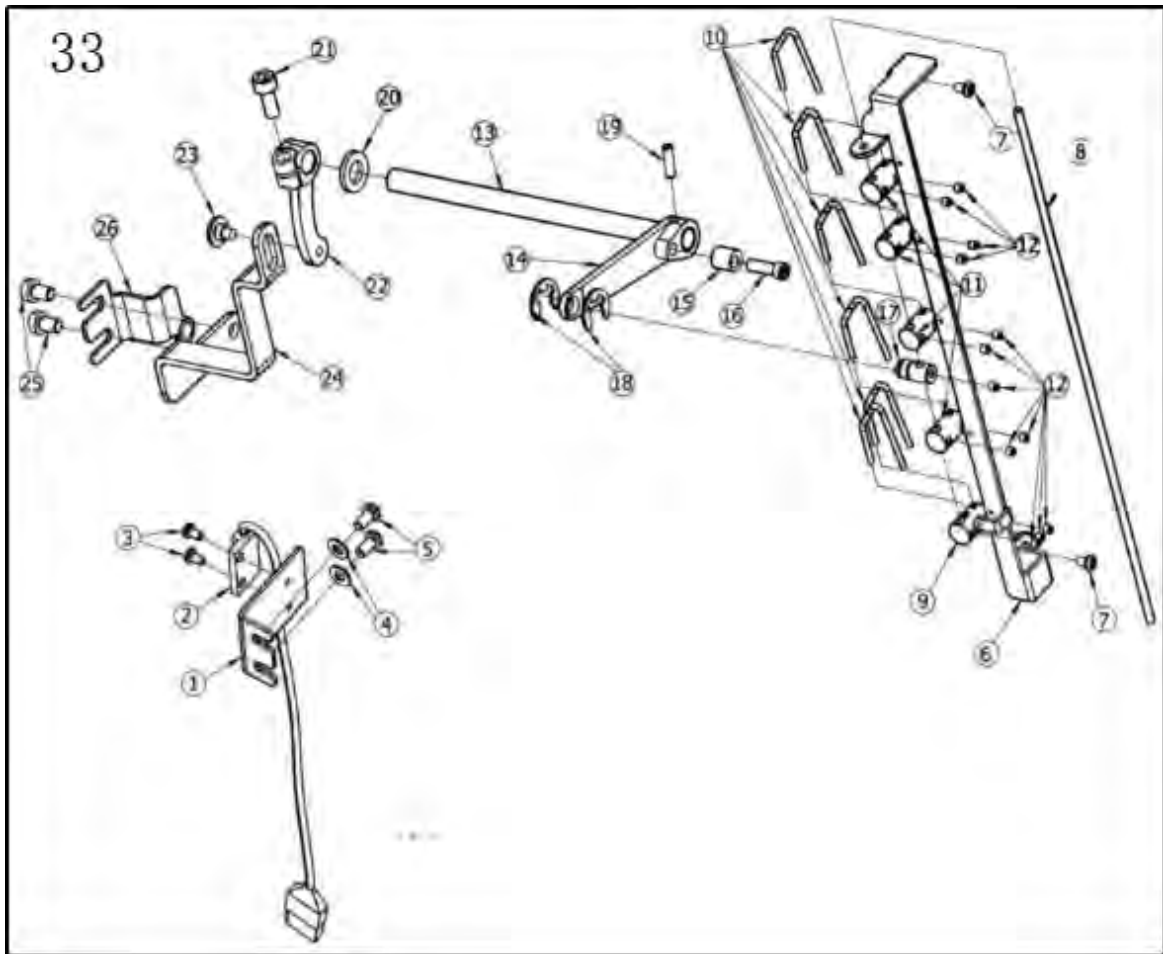

33. TT

NO	CODE	NAME	Qty
1	JINP/W600ETT-001-001	FIXED SEAT	1
2	JINP/W600ETT-001-002	WIRE	1
3	JINSM331	SCREW	2
4	JINGB/T97. 1-4-140HV-Zn-B	SHIM	2
5	JINGB/T823-M4X8-8. 8-FH	SCREW	2
6	JINP/W600ETT-006	WIRE BOARD	1
7	JINGB/T823-M4X5-8. 8-FH	SCREW	2
8	JINP/W600ETT-005-001	TAKE UP POLE	1
9	JINP/W600ETT-005-002	BOTTOM LINE POST	1
10	JINTE1173	LOOSE THE THREAD	6
11	JINP/W600ETT-005-003	LINE COLUMN	4
12	JINGB/T77-M3X3-45H-FH	SCREW	12
13	JINP/W600ETT-009-001	PINE POST	1
14	JINP/W600ETT-009-002	SLACK ROD	1
15	JINP/W600ETT-009-003	BUSHING	1
16	JINTE1175	SCREW	1
17	JINP/W600ETT-009-004	PIPE SOCKET	1
18	JINGB/T896-5-65Mn-FH	SNAP RING	2
19	JINGB/T879. 2-2X12-FH	PIN	1
20	JINP/W600ETT-004	SHIM	1
21	JINGB/T70. 1-M5X12-12. 9-FH	SCREW	1
22	JIN381. 06-03/FS	CRANK	1
23	JINTE1177B	SCREW	1
24	JINP/W600WTT-002	PLATE	1
25	JINGB/T65-M5X8-12. 9-FH	SCREW	2
26	JINP/W600ETT-008	PLATE	1