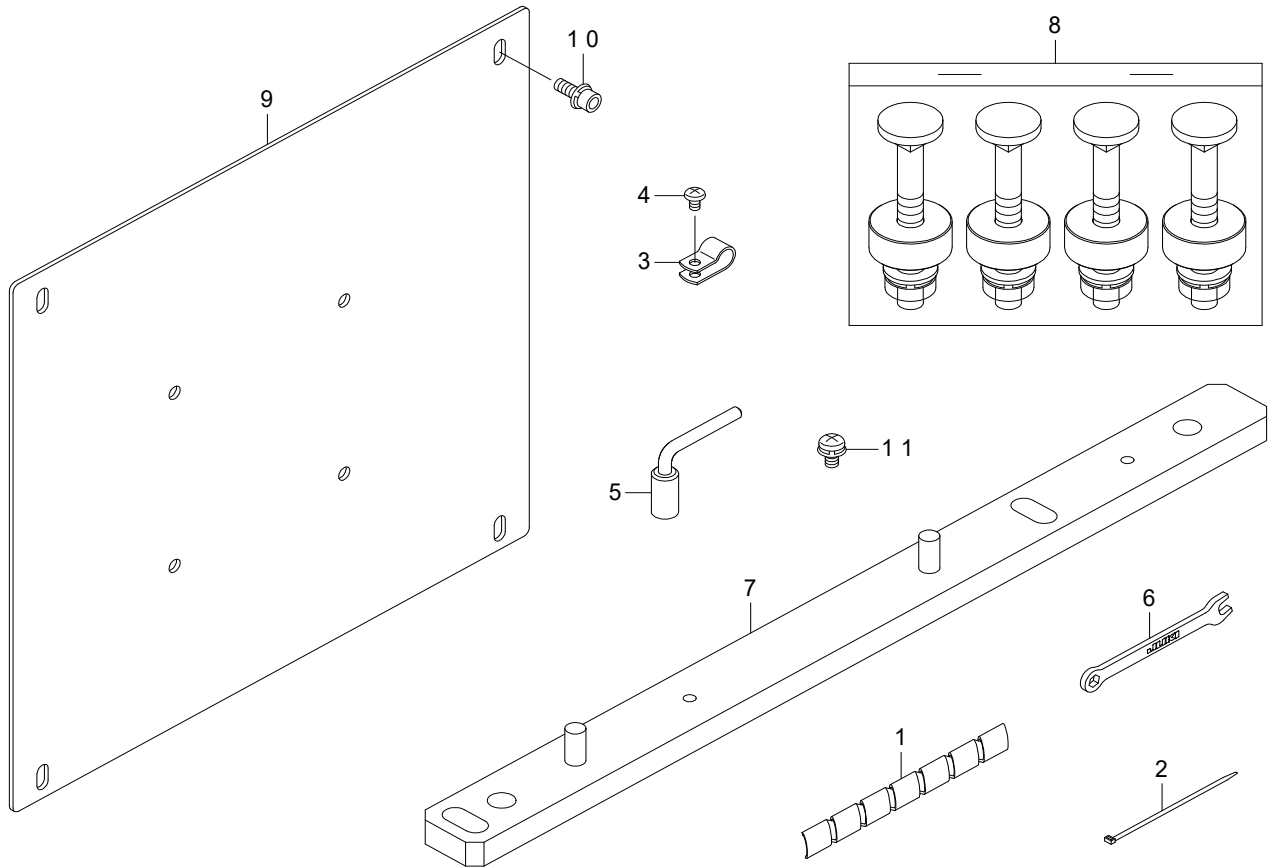

8. ACCESSORIE PARTS COMPONENTS

REF.NO	NOTE	PART NO	DESCRIPTION	Qty
1		HX-0031400-0A	SPIRAL TUBE	0.6
2		EA-9500B01-00	CABLE BAND	3
3		HX-0015000-0C	CABLE CLAMP	1
4		SM-4040655-SP	SCREW M4 L=6	1
5		400-73360	WRENCH	1
6		131-60106	SPANNER (5X6)	1
7	#01	700-01843	SUPPORT_PLATE_ASSY	2
8	#01	400-26691	ASSY_BOLT_SET(7800_SUBMERGED)	1
9	#01	400-94198	SC_BRACKET	1
10	#01	SL-6051492-TN	BOLT	4
11	#01	SL-4051091-SC	SCREW M5X0.8 L=10	4
		NOTE	#01....FOR HALF-SUNKEN TYPE TABLE