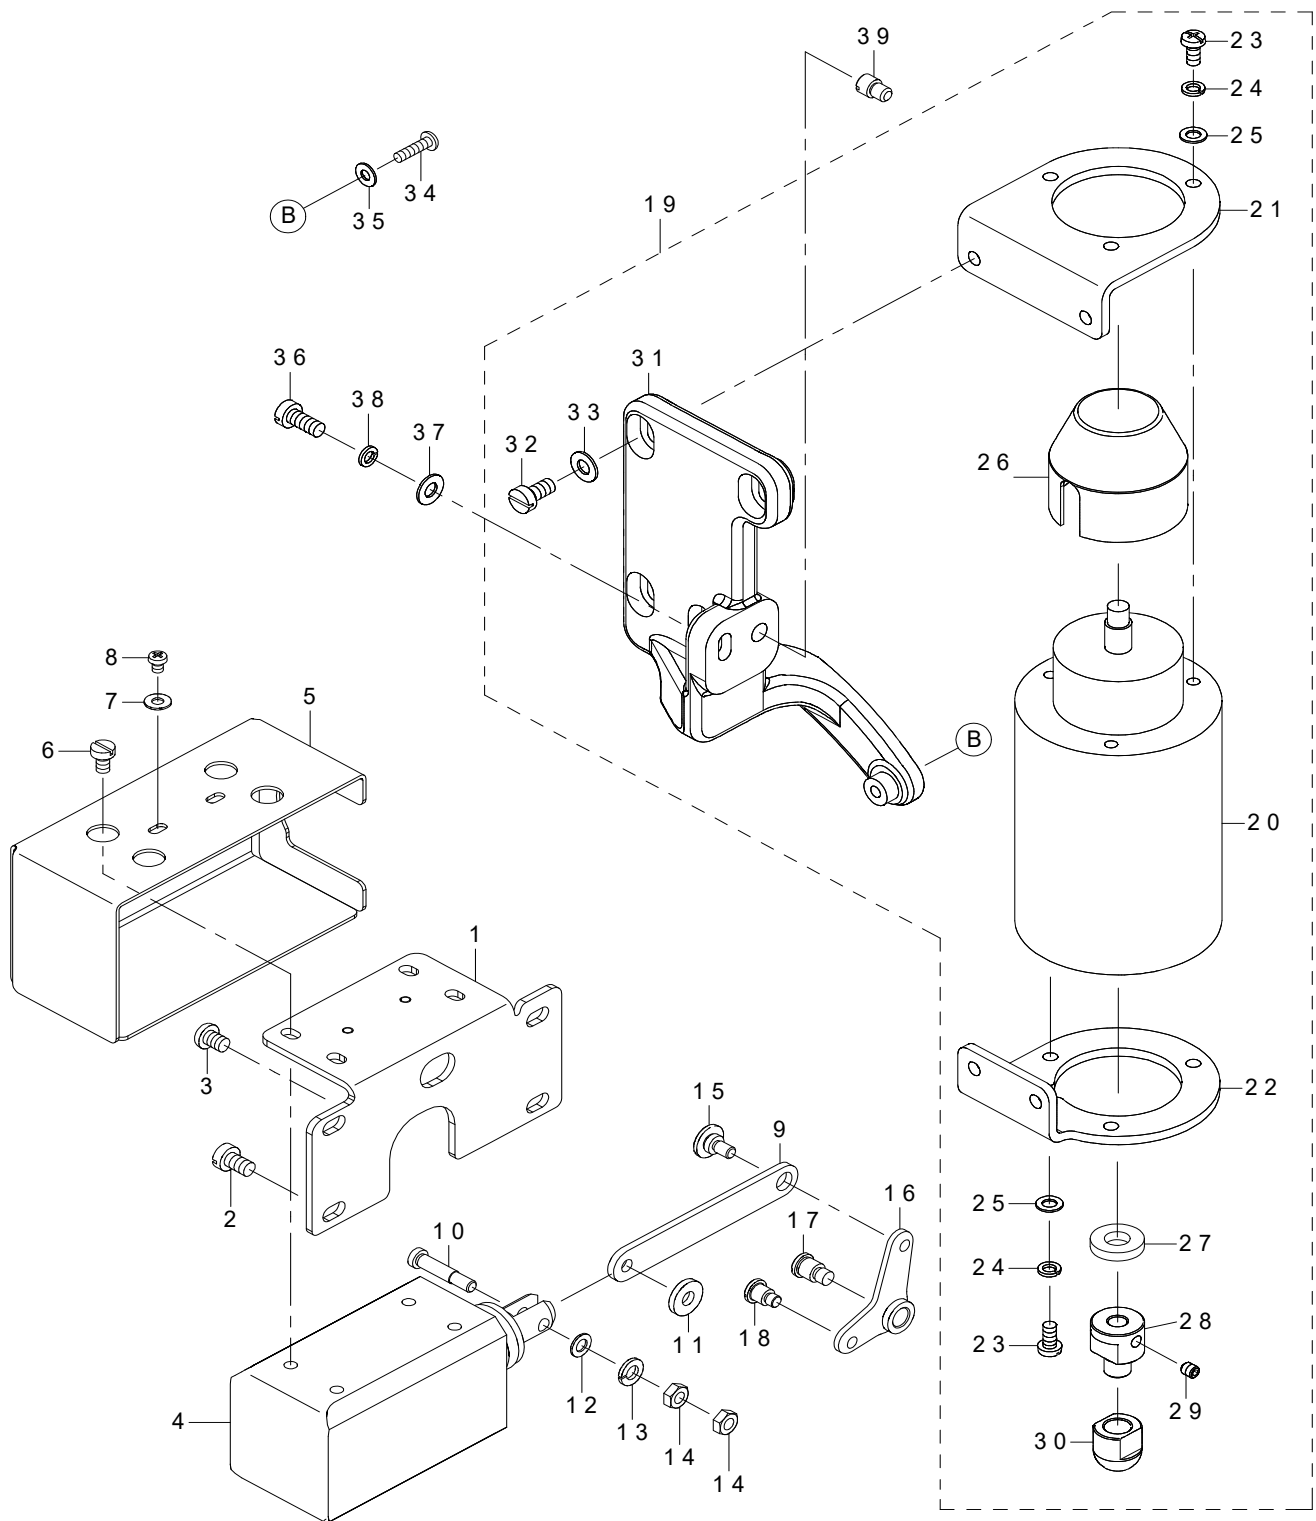

6. AK SOLENOID COMPONENTS

REF.NO	NOTE	PART NO	DESCRIPTION	Qty
1	#01	700-01792	AK_SOLENOID_BASE	1
2	#01	SM-6061010-TP	SCREW M6 L=10	4
3	#01	SM-4060801-SE	SCREW	2
4	#01	700-01805	AK_SOLENOID	1
5	#01	700-01793	SOLENOID_COVER	1
6	#01	SM-6050800-SP	SCREW M5 L=8	4
7	#01	WP-0450801-SC	WASHER 4.5X10X0.8	2
8	#01	SM-4040501-SN	SCREW M4X0.7 L=5	2
9	#01	700-01795	AK_SOLENOID_LINK	1
10	#01	400-86759	BACK_SOLENOID_PLUNGER_PIN	1
11	#01	WP-0612516-SD	WASHER 6.1X15.2X2.5	1
12	#01	WP-0550800-SP	WASHER 5.5X10X0.8	1
13	#01	WS-0610002-KN	SPRING WASHER 6.1X12.2X1.5	1
14	#01	NM-6050001-SP	NUT M5	2
15	#01	SD-0800327-TP	SHOULDER SCREW	1
16	#01	700-01779	AK_SOLENOID_LEVER	1
17	#01	SD-0800706-TP	SHOULDER SCREW D=8 H=7	1
18	#01	SD-0700586-TP	SHOULDER SCREW	1
19	#02	700-04245	SOLENOID_ASSY_B	1
20		400-30478	SOLENOID_ASSY_A	(1)
21		400-32444	SOLENOID_BRACKET_UPPER	(1)
22		400-32445	SOLENOID_BRACKET_LOWER	(1)
23		SM-4051055-SP	SCREW	(1)
24		WS-0510002-KP	SPRING WASHER 5.1X9.2X1.3	(1)
25		WP-0550800-SP	WASHER 5.5X10X0.8	(1)
26		GAK-3303600A	SOLENOID_COVER	(1)
27		400-32703	P_F_RUBBER_WASHER	(1)
28		400-32447	CAP_JOINT	(1)
29		SM-8050602-TP	SCREW M5 L=6	(1)
30		134-55100	AIR_CYLINDER_CAP	(1)
31		700-04246	SOLENOID_BRACKET	(1)
32		SM-6061200-SP	SCREW	(1)
33		WP-0621016-SD	WASHER 6.2X13X1	(1)
34	#02	SM-4041655-SP	SCREW M4 L=16	1
35	#02	WP-0450826-SC	WASHER 4.5X10X0.8	1
36	#02	SM-6061400-SP	SCREW M6 L=14	1
37	#02	WP-0621016-SD	WASHER 6.2X13X1	1
38	#02	WS-0610002-KP	SPRING WASHER	1
39	#02	400-38326	SOLENOID_BRACKET_PIN	1
		NOTE	#01....FOR UT51 #02....FOR UT52