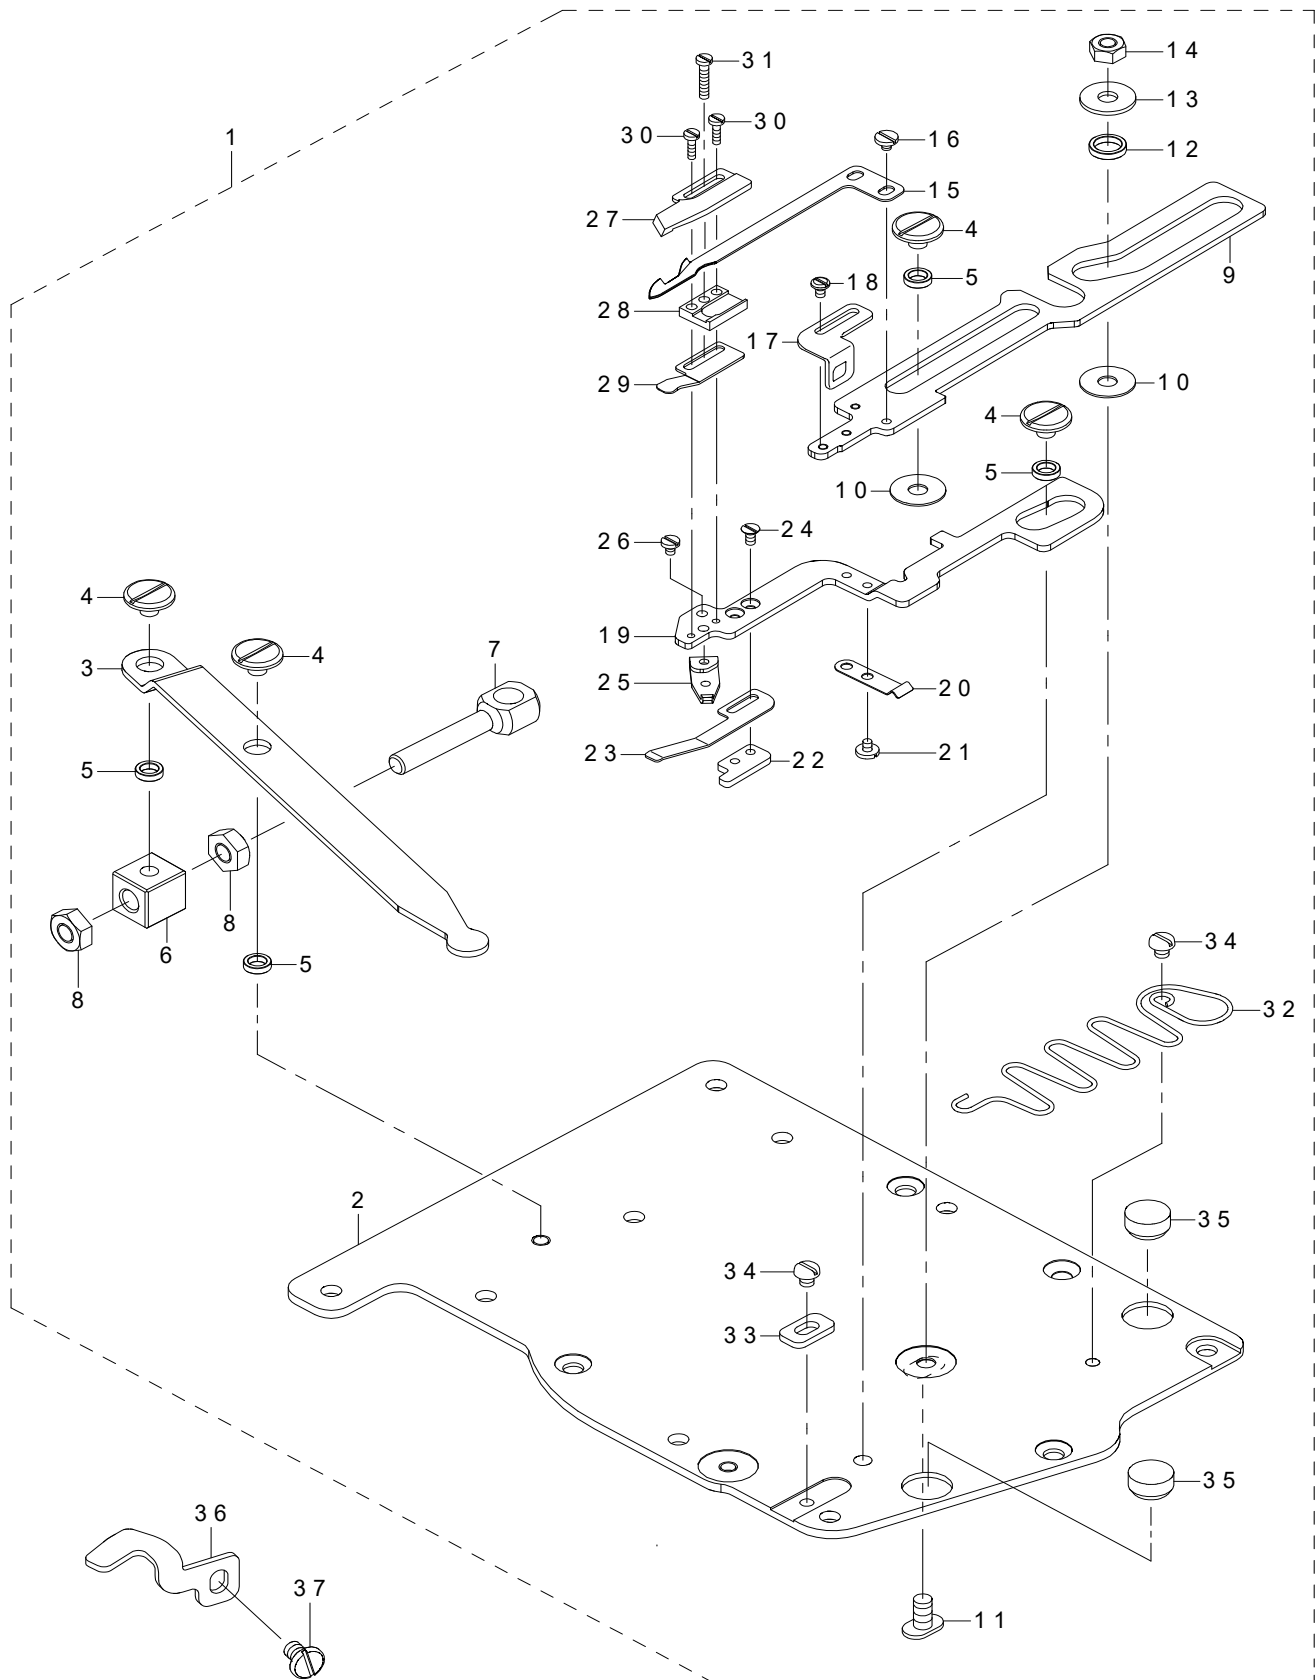

4. LOOPER THREAD TRIMMER COMPONENTS

REF.NO	NOTE	PART NO	DESCRIPTION	Qty
1		700-01802	UNDER_TRIMMER_ASSY	1
2		700-01662	COVER_PLATE	(1)
3		400-86294	LEVER	(1)
4		400-86303	SCREW_M4X0.5L4	(4)
5		400-86293	COLLAR_D6	(4)
6		400-86295	CONNECTING_BLOCK_A	(1)
7		400-86296	CONNECTING_BLOCK_B	(1)
8		NM-6050001-SP	NUT M5	(2)
9		400-86275	LOWER_KNIFE HOLDER	(1)
10		WP-0420516-KH	THRUST WASHER 4.2	(2)
11		400-70110	SCREW	(1)
12		400-86292	COLLAR_D8	(1)
13		WP-0431005-SP	PLAIN WASHER 4.3X12X1	(1)
14		NM-6040001-SP	NUT M4X0.7	(1)
15		400-86274	LOWER_KNIFE	(1)
16		400-86300	SCREW_M2L2.3	(2)
17		700-01800	THREAD_GUIDE	(1)
18		400-86301	SCREW_M2L3	(2)
19		700-01801	KNIFE_GUIDE HOLDER	(1)
20		400-86286	GUIDE_SPRING	(1)
21		400-86300	SCREW_M2L2.3	(2)
22		400-86282	PLATE	(1)
23		400-86280	THREAD_CLAMP	(1)
24		SM-1020450-TP	SCREW M2 L=4	(2)
25		400-86308	TENSION_LEVER	(1)
26		SM-6020350-SP	SCREW M2 L=2.5	(1)
27		400-86277	UPPER_KNIFE	(1)
28		400-86278	LOWER_KNIFE_GUIDE	(1)
29		400-86279	KNIFE_SPRING	(1)
30		400-86298	SCREW_M1.6L6	(2)
31		400-86299	SCREW_M2L10	(1)
32		134-40409	SPRING_FOR_UT	(1)
33		400-86290	STOPPER	(1)
34		400-86302	SCREW_M3L3	(2)
35		TA-0980502-R0	RUBBER_PLUG	(2)
36		700-01799	GUIDE_BASE	1
37		SM-6040650-TP	SCREW	1