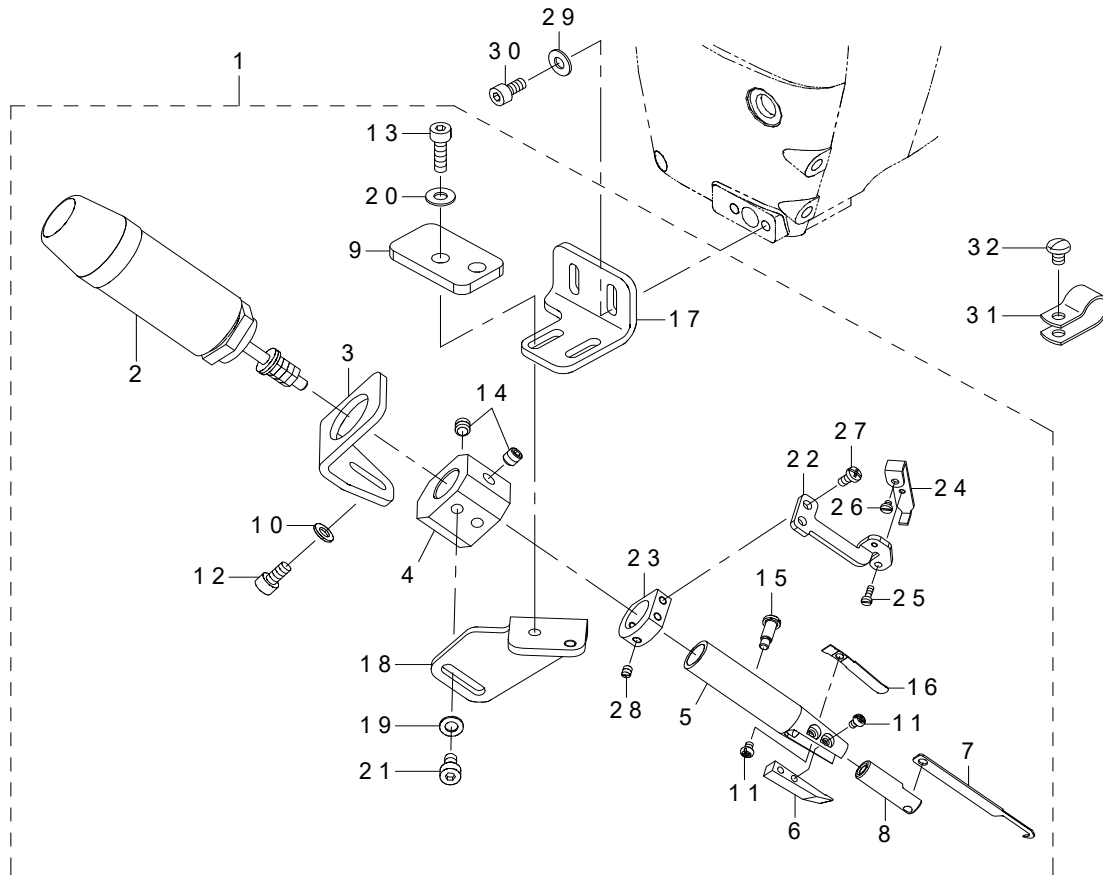

7. TOP COVER THREAD TRIMMER COMPONENTS

REF.NO	NOTE	PART NO	DESCRIPTION	Qty
1		700-01803	U_L_THREAD_TRIMMER_ASSY	1
2		700-01789	SOLENOID	(1)
3		700-01797	SOLENOID_BRACKET	(1)
4		700-01798	BLOCK	(1)
5		700-01972	KNIFE HOLDER	(1)
6		134-58500	LOWER_KNIFE	(1)
7		400-65510	MOVING_KNIFE	(1)
8		700-01804	MOVING_KNIFE HOLDER	(1)
9		700-03601	SPACER	(1)
10		WP-0430800-SC	WASHER M4	(2)
11		SM-4850455-SP	SCREW	(3)
12		SM-6040802-TN	SCREW	(2)
13		SM-6041402-TP	SCREW M4 L=14	(2)
14		SM-8050512-TP	SCREW	(2)
15		700-01782	SHOULDER_SCREW	(1)
16		134-58401	SPRING	(1)
17		700-01783	BRACKET_2	(1)
18		700-01784	BRACKET	(1)
19		WP-0430800-SC	WASHER M4	(2)
20		WP-0450826-SC	WASHER 4.5X10X0.8	(1)
21		SM-6040802-TN	SCREW	(4)
22		700-01969	SOLENOID_BRACKET	(1)
23		700-01970	COLLAR	(1)
24		700-01971	TENSION_LEVER	(1)
25		SM-6020600-TP	SCREW	(1)
26		SM-6020350-SP	SCREW M2 L=2.5	(1)
27		SM-4030655-SP	SCREW	(2)
28		SM-8030450-SP	SCREW M3 L=4	(2)
29		WP-0450826-SC	WASHER 4.5X10X0.8	2
30		SM-6040802-TN	SCREW	2
31		HX-0015000-0D	CABLE_CLIP	2
32		SM-4040655-SP	SCREW M4 L=6	2