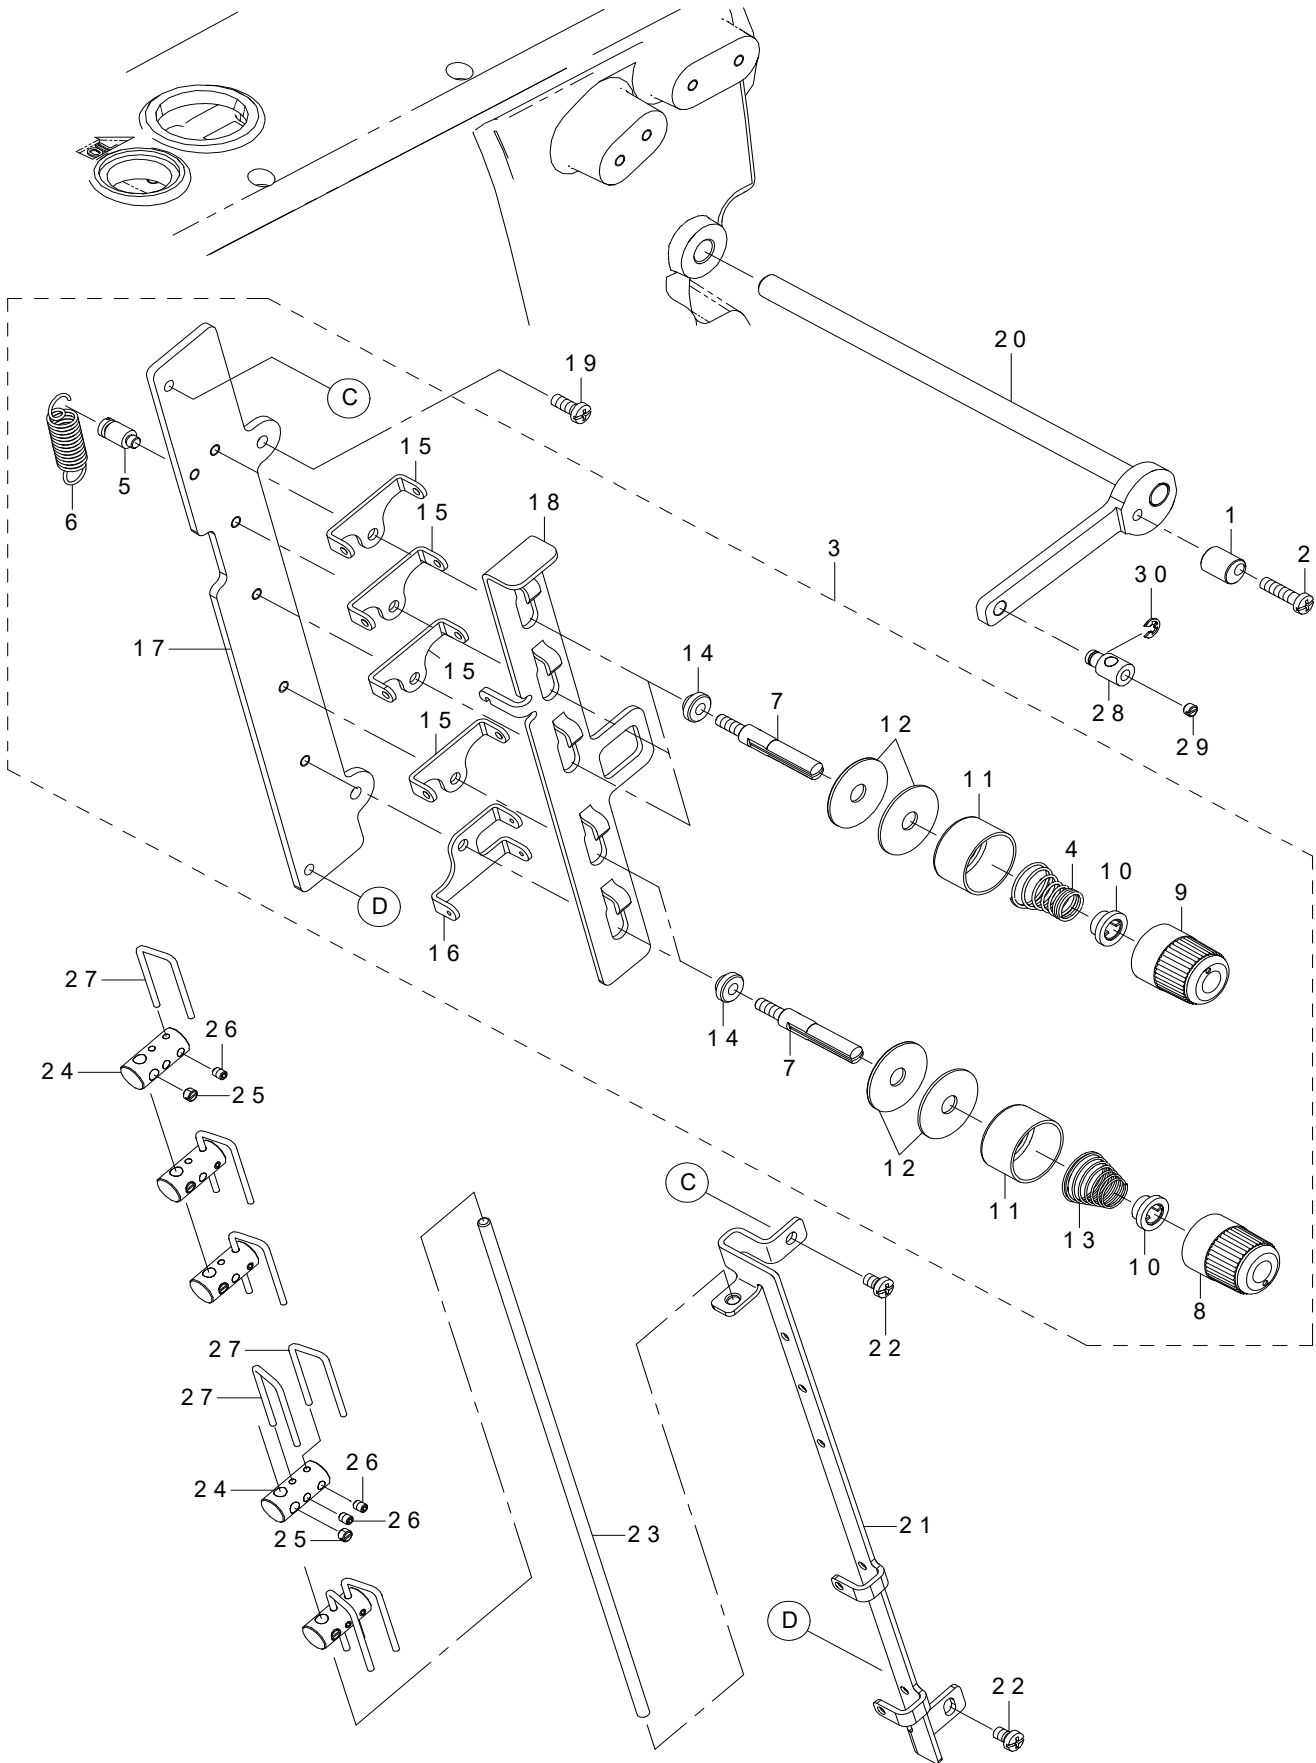

3. THREAD TENSION COMPONENTS

REF.NO	NOTE	PART NO	DESCRIPTION	Qty
1		400-65785	TENS_RELEASE_ADJ_ECC	1
2		SM-4041655-SP	SCREW M4 L=16	1
3		700-01612	THREAD_TENSION_ASSY	1
4		131-40504	TENSION_SPRING	(3)
5		133-40302	SHOULDER SCREW	(1)
6		260-19000	THREAD TENSION SPRING	(1)
7		700-01620	TENSION_POST	(5)
8		400-42363	KNOB	(2)
9		400-42364	KNOB GREEN	(3)
10		400-42365	SPRING BUSHING	(5)
11		400-42366	THREAD TENSION DISK PRESSER	(5)
12		401-01602	THREAD_TENSION_DISC	(10)
13		401-02003	SPRING	(2)
14		700-01617	SPACER	(5)
15		700-01615	TENSION_DISC_EYELET_A	(4)
16		700-01616	TENSION_DISC_EYELET_B	(1)
17		700-01613	TENSION_POST_SUPPORT	(1)
18		700-01614	TENSION_DISC_SEPARATOR	(1)
19		SM-4041055-SP	SCREW	2
20		700-01618	PULL_OFF_LEVER_ASSY	1
21		700-01621	THREAD_GUIDE	1
22		SM-4040655-SP	SCREW M4 L=6	2
23		134-56108	PULL_OFF_BAR	1
24		134-56207	THD_P_O_HOOK_GUIDE	5
25		SM-8040360-TP	SCREW	5
26		SM-8030412-TP	SCREW	7
27		134-56603	THD_PULL_OFF_HOOK	7
28		134-56405	THD_PULL_OFF_BAR HOLDER	1
29		SM-8040360-TP	SCREW	1
30		RE-0300000-K0	E-RING 3	1