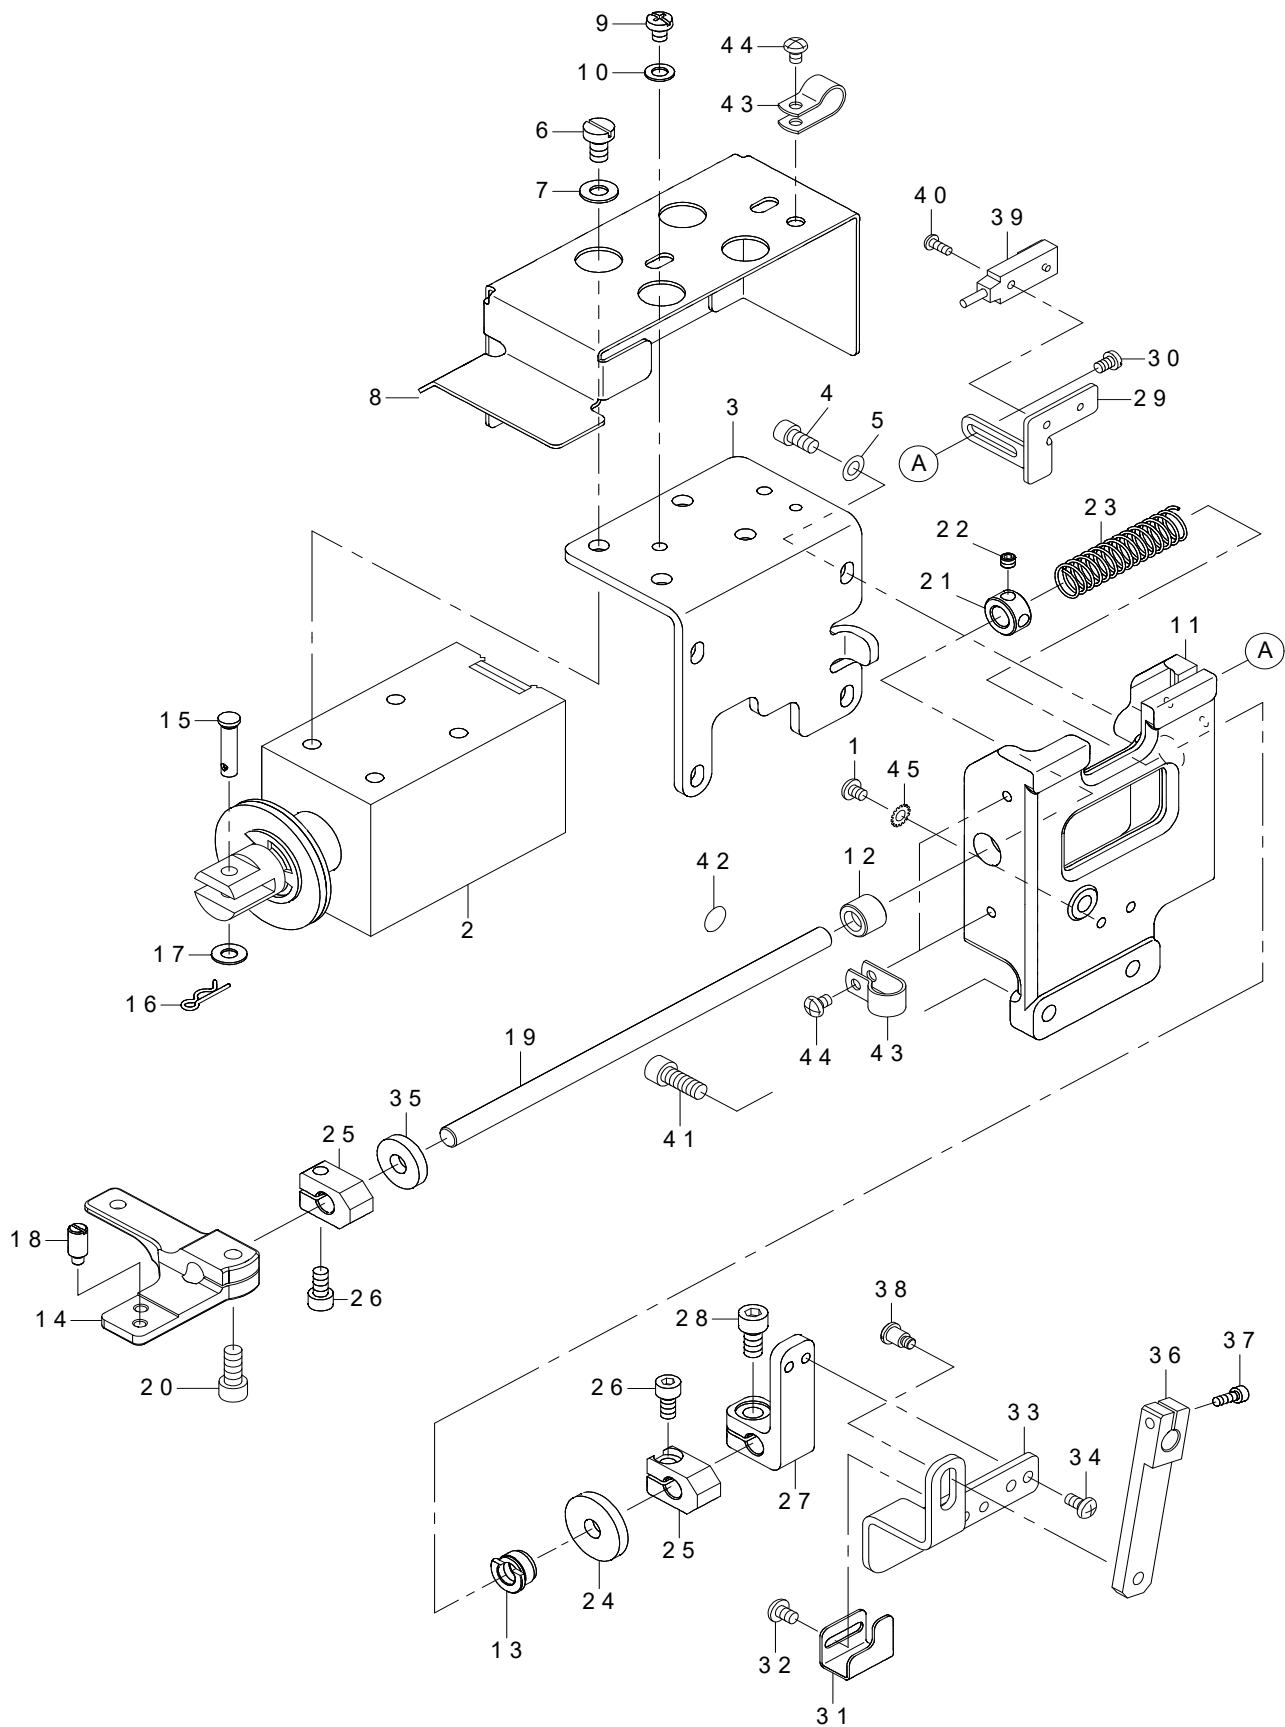

5. PNEUMATIC DRIVE COMPONENTS

REF.NO	NOTE	PART NO	DESCRIPTION	Qty
1		SM-4040501-SN	SCREW M4X0.7 L=5	1
2		400-40271	UT_SOLENOID_ASSY	1
3		400-26935	SOLENOID_BRACKET	1
4		SM-6051002-TP	SCREW M5X0.8 L=10	4
5		WP-0550800-SP	WASHER 5.5X10X0.8	4
6		SM-6061010-TP	SCREW M6 L=10	4
7		WP-0621016-SD	WASHER 6.2X13X1	4
8		400-39670	SOLENOID_COVER	1
9		SM-4050655-SP	SCREW M5 L=6	2
10		WP-0550800-SP	WASHER 5.5X10X0.8	2
11		400-40662	UT_SOLENOID_BASE	1
12		400-40661	BUSHING_UT_SHAFT	1
13		400-38380	BUSHING_UT_SHAFT_RIGHT	1
14		400-97664	CONN_BLOCK	1
15		400-39669	MAGNET_PIN	1
16		B1515-210-D00	PIN	1
17		WP-0560860-SE	WASHER 5.6X12X0.8	1
18		134-42702	PIN	1
19		400-97665	UT_SHAFT	1
20		SM-6061402-TP	SCREW M6 L=14	1
21		CS-0800881-TP	THRUST_COLLAR	1
22		SM-8050412-TP	SCREW M5 L=4	2
23		400-42567	SPRING	1
24		134-43601	WASHER	1
25		134-42900	COLLAR	2
26		SM-6051002-TP	SCREW M5X0.8 L=10	2
27		134-43007	PLATE HOLDER	1
28		SM-6061202-TP	SCREW M6 L=12	1
29		700-01777	SENSOR HOLDER	1
30		SM-4040655-SP	SCREW M4 L=6	2
31		134-43205	SWITCH_PLATE	1
32		SM-4040655-SP	SCREW M4 L=6	2
33		134-43106	TENS_RELEASE_PLATE	1
34		SM-4040855-SP	SCREW	2
35		400-38259	WASHER	1
36		700-01479	TENSION_RELEASE_LEVER	1
37		SM-6041202-TP	SCREW M4X0.7 L=12	1
38		SD-0700706-TP	SHOULDER SCREW	1
39		400-21746	UNDER_TRIMMER_SENSOR_CABLE_ASM	1
40		SM-4030855-SN	SCREW M3 L=8.0	1
41		SM-6061602-TP	SCREW M6 L=16	3
42		229-01805	GROUND MARK	1
43		HX-0015000-0D	CABLE CLIP	3
44		SM-4040655-SP	SCREW M4 L=6	3
45		WT-0430002-KN	WASHER M4	1