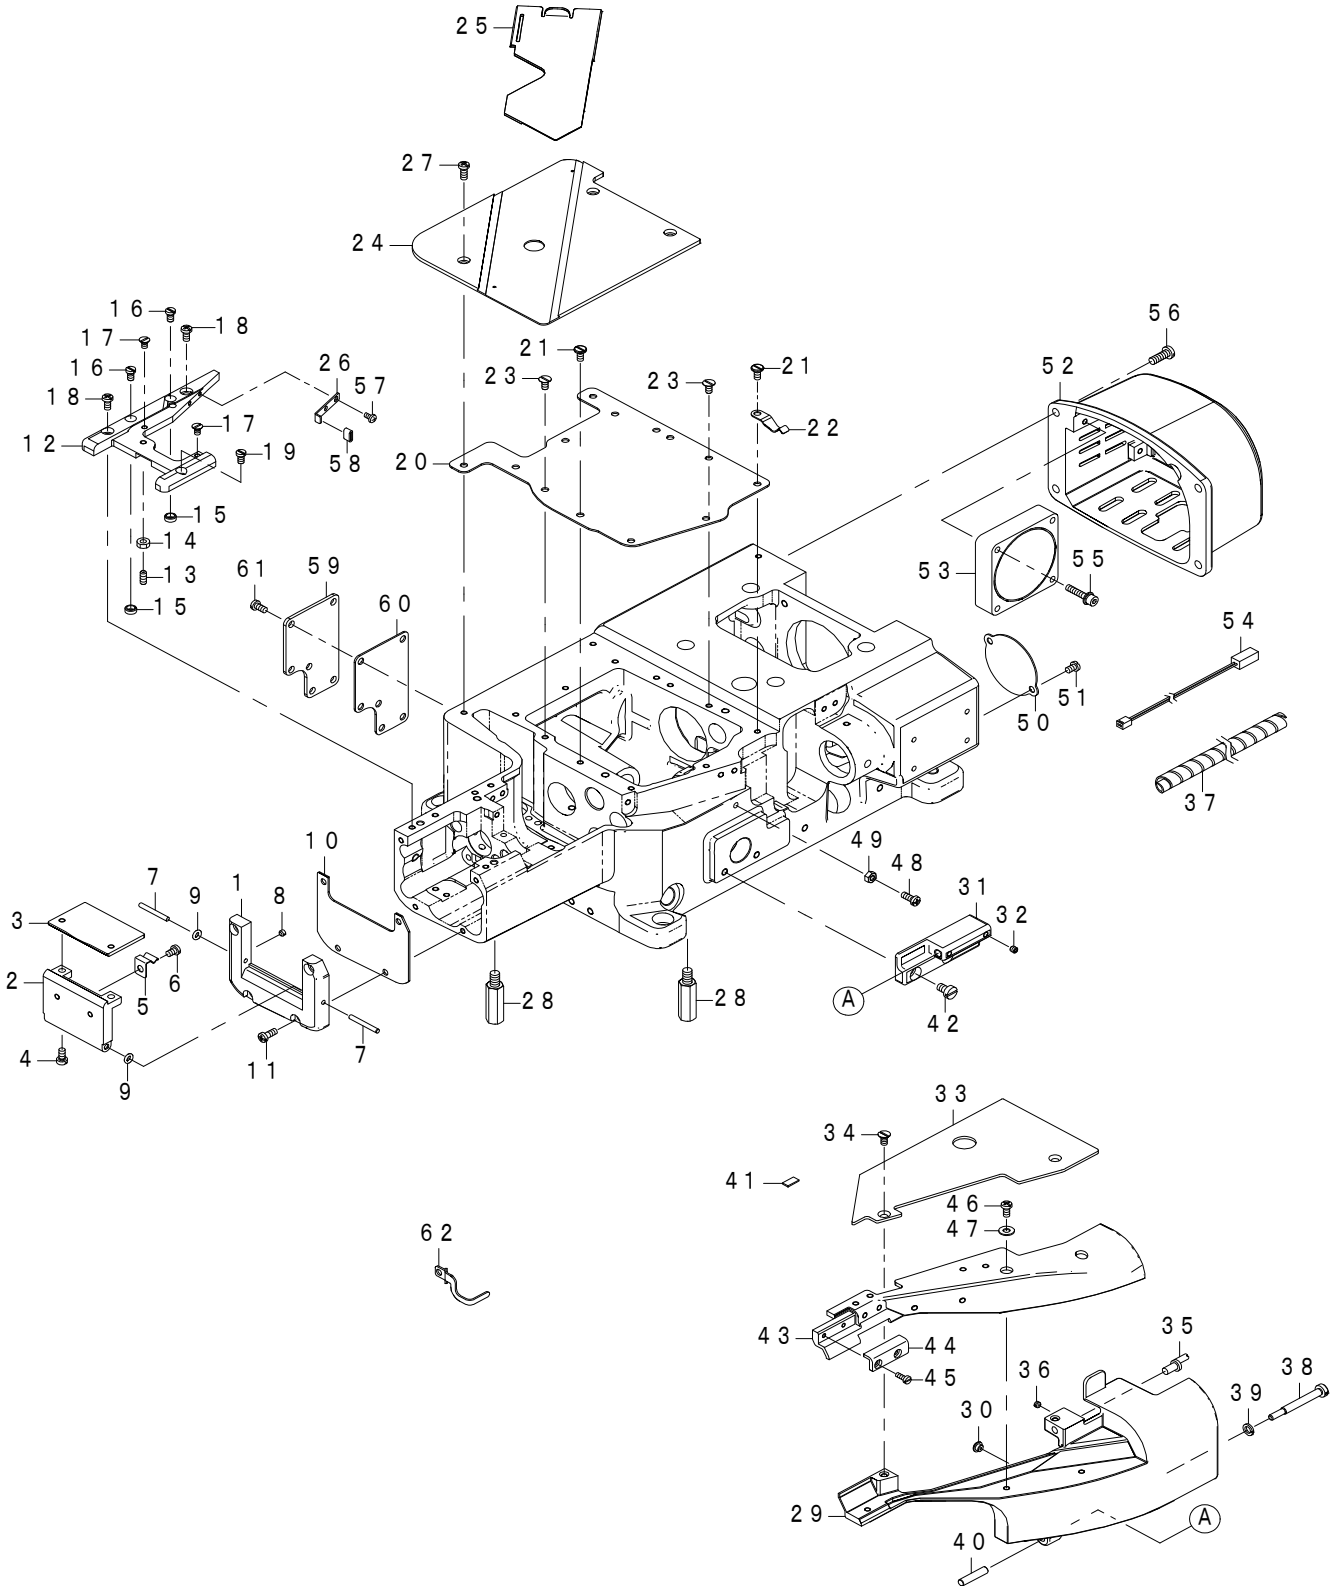

1. MISCELLANEOUS COVER COMPONENTS

REF.NO	NOTE	PART NO	DESCRIPTION	Qty
1		700-01657	CYLINDER_COVER	1
2		700-01655	SIDE_COVER_BOTTOM	1
3		700-01653	SIDE_COVER_UPPER	1
4		SM-6040800-SP	SCREW	2
5		134-01906	LATCH_SPRING_2	1
6		SM-4040655-SP	SCREW M4 L=6	1
7		PH-0300252-C0	PIN	2
8		SM-8040360-TP	SCREW	2
9		RO-0371801-00	RUBBER_RING	2
10		700-01661	GASKET	1
11		SM-4041055-SP	SCREW	4
12	*	401-78900	THROAT_PLATE_SUPPORT	1
13		SM-8041012-TP	SCREW M4 L=10	1
14		NM-6040000-SN	NUT M4	1
15		400-82196	ADJUSTING_COLLAR	2
16		SM-6040750-TP	SCREW M4 L=7	2
17		133-02203	SCREW	2
18		SM-4040855-SP	SCREW	2
19		SM-6040750-TP	SCREW M4 L=7	1
20		700-01663	GASKET_B	1
21		SM-6040800-SP	SCREW	6
22		134-02003	LATCH_SPRING	1
23		SM-1040860-SP	SCREW	4
24	*	700-03355	CLOTH_PLATE_ASSY	1
25	*	134-01401	SLIDE_COVER	1
26	*	134-03407	SLIDE_COVER_SUPPORT	1
27		SM-4041055-SP	SCREW	3
28		133-01809	SUPPORT_STUD	4
29		700-01650	SWING_DOWN_COVER	1
30		133-02302	RUBBER BUMPER	1
31		700-01648	HINGE	1
32		SM-8040412-TP	SET SCREW M4 L=4	2
33	*	401-78898	CLOTH_PLATE_FRONT	1
34		SM-1040800-SP	SCREW	2
35		134-02706	PIN FOR COVER	1
36		SM-8040360-TP	SCREW	1
37		HX-0031400-0D	SPIRAL TUBE	0.7
38		700-01414	SCREW	1
39		WS-0510002-KP	SPRING WASHER 5.1X9.2X1.3	1
40		134-09800	DIFF_LINK_PIN	1
41		134-03605	RUBBER_PLATE	1
42		SM-6050800-SP	SCREW M5 L=8	2
43		700-01652	BRACKET	1
44		700-01678	BRACKET	1
45		SM-6030800-SP	SCREW M3X0.5 L=8	2
46		SM-4040855-SP	SCREW	2
47		WP-0450801-SC	WASHER 4.5X10X0.8	2
48		SM-4041055-SP	SCREW	1
49		NM-6040001-SC	NUT M4X0.7 TYPE1	1
50		700-01673	LOOPER_THD_COVER	1
51		SM-4040655-SP	SCREW M4 L=6	2
52		700-01413	MOTOR_COVER	1
53		401-19461	HEAD_FAN_MOTOR_A_ASSY	1
54		700-01457	FAN_CORD_ASSY	1
55		SL-6042092-TN	SCREW M4 L=20	2
56		SM-4051455-SP	SCREW M5 L=14	4
57	*	SM-4030655-SP	SCREW	2
58	*	236-30007	TUBE	0.005
59		700-01642	COVER_FOR_FEED_ADJUST	1
60		700-01643	COVER_FOR_FEED_ADJUST_PACKING	1
61		SM-4040855-SP	SCREW	6
62		700-01484	FINGER_GUARD	1