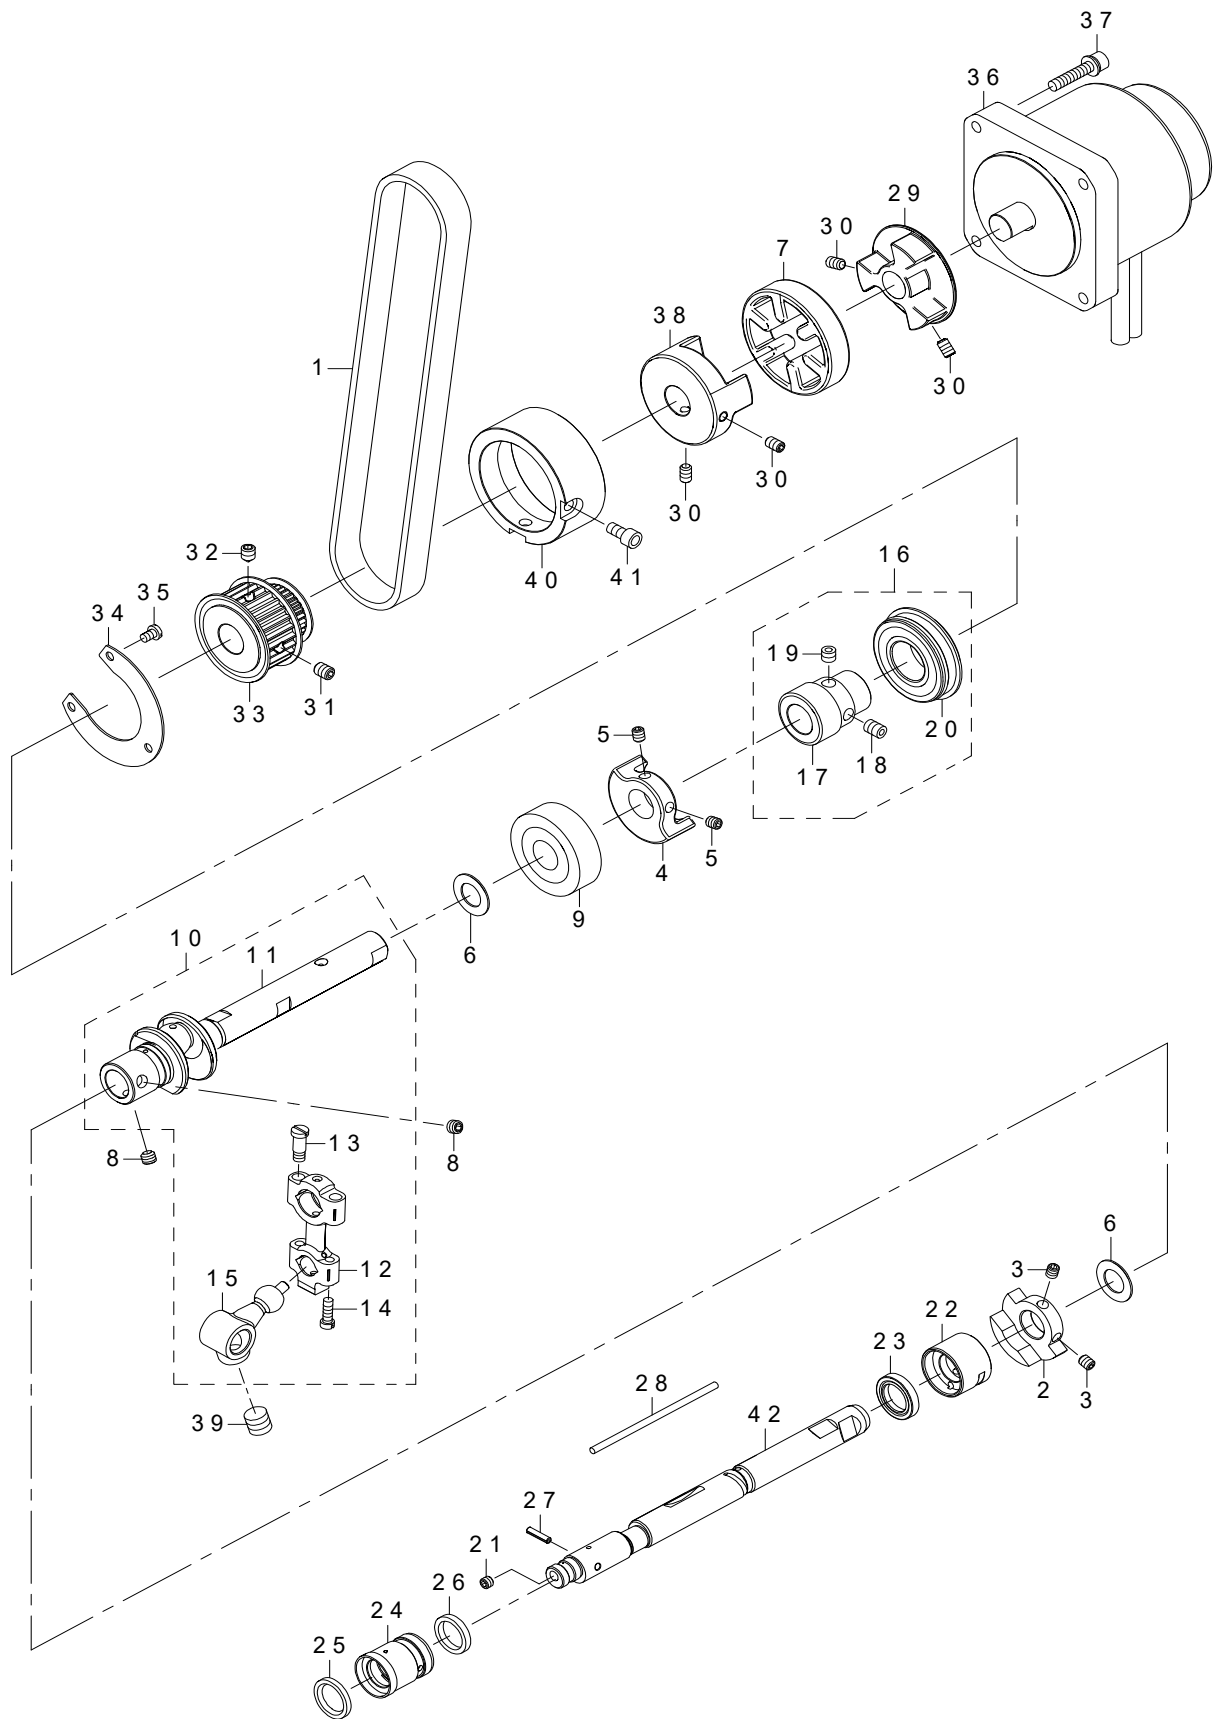

2. LOWER SHAFT COMPONENTS

REF.NO	NOTE	PART NO	DESCRIPTION	Qty
1		134-06905	TIMING BELT	1
2		134-08406	BALANCE_WEIGHT_LMS_1	1
3		SM-8050612-TP	SCREW M5X6	2
4		134-08505	BALANCE_WEIGHT_LMS_2	1
5		SM-8050612-TP	SCREW M5X6	2
6		400-17824	LOOPER LOD STOPPER	2
7		401-12107	SPIDER	1
8		SM-8060552-TP	SCREW M6 L=5	2
9		SB-1150023-00	BEARING	1
10		700-01692	LMS_RIGHT_ROD_ASSY	1
11		700-01684	LMS_RIGHT	(1)
12		700-01685	LOOPER_ROD	(1)
13		SD-0550906-TP	SHOULDER SCREW	(2)
14		133-24108	SCREW	(2)
15		700-01686	CRANK	(1)
16		700-03278	LMS_WORM_ASSY	1
17		133-08507	COUPLING D	(1)
18		SM-8060552-TP	SCREW M6 L=5	(2)
19		SM-8060842-TP	SCREW M6 L=8	(1)
20		700-01458	BEARING	(1)
21		SM-8050412-TP	SCREW M5 L=4	1
22		700-01682	BUSHING_LMS_MIDDLE	1
23		134-08703	OIL_SEAL	1
24		700-01683	BUSHING_LMS_LEFT	1
25		134-07903	OIL SEAL	1
26		134-08604	FELT_LMS_LEFT_BUSH	1
27		PS-0300122-KH	SPRING PIN 3X12	1
28		CQ-3000000-01	OIL WICK	0.075
29		401-12106	HUB_R	1
30		SM-8050412-TP	SCREW M5 L=4	4
31		SM-8060812-TP	SCREW M6 L=8	1
32		SM-8060842-TP	SCREW M6 L=8	1
33		700-04184	LMS_SPROCKET	1
34		700-01451	THRUST_PLATE	1
35		SM-4040655-SP	SCREW M4 L=6	3
36		401-18009	SERVO MOTOR	1
37		SL-6052592-TN	BOLT	4
38		401-12105	HUB_L	1
39		SM-8550952-TP	SCREW	1
40		700-03317	FLY_WHEEL_FOR_DD	1
41		SM-6051002-TP	SCREW M5X0.8 L=10	2
42		700-01681	LOWER_MAINSHAFT_LEFT	1